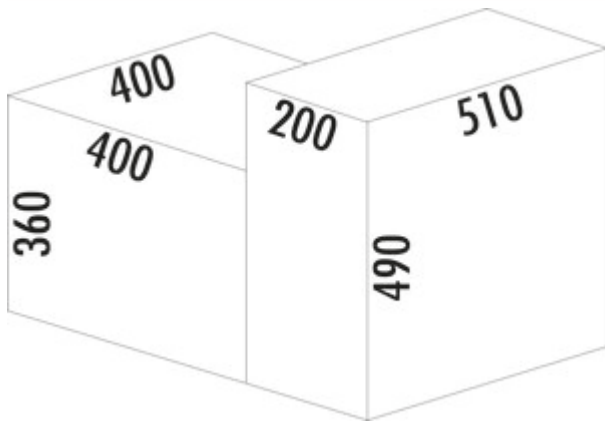

Cox[®] Base Q 360 S/400-2

Product number: 8013348

Configuration: anthracite, H 360 mm

Configuration options

8013348 | anthracite, H 360 mm

✓ Front pull-out system

✓ full pull-out

✓ 20 l

Suitable for the Quooker Cube cold water reservoir and the Pro3 boiling water reservoir.

For positioning in a sink base unit with a width of 600 mm.

— simple, quick and flexible installation

— positioning of the reservoirs on the left or on the right of the Cox[®] Base possible

— waste volume 20(2 X 10) litres

— waste system with soft retraction and damping

[more infos...](#)

Technical data

Article type	Waste collection system	Lid type(s)	Complete lid
Height	500 mm	Number of containers	2
Width	600 mm	Opening technology	full pull-out
CE marking on the product	No	Total volume	20 l
Mounting/Fixing	front panel cabinet bottom	Volume/content container 1	10 l
Further	integrated hose and cable management simple replacement of the CO ₂ cylinder positioning of the reservoirs on the left or on the right of the Cox [®] Base possible	Volume/content container 2	10 l
Cabinet width	600 mm	Soft closing	Yes
Shape	angular	Colour guide	anthracite
Frame colour	anthracite	Design	Front pull-out system
Material container	plastic	Volume/Content container	10/10
Colour total cover	anthracite	Locking mechanism	With damper
Cover	Yes		