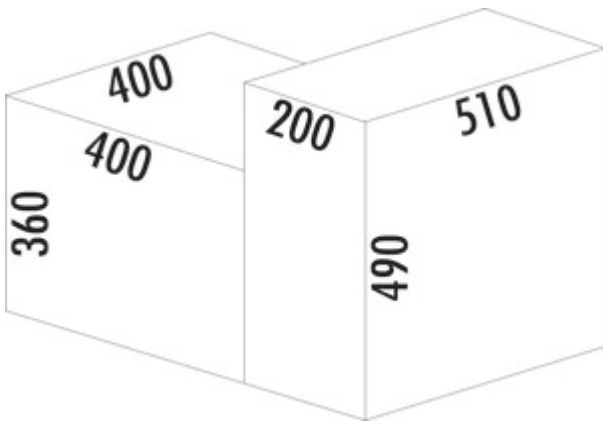

Cox® Base Q 360 S/400-2

Product number: 8013348

Configuration: anthracite, H 360 mm

Configuration options

8013348 | anthracite, H 360 mm

- ✓ Front pull-out system
- ✓ full pull-out
- ✓ 20 l

Suitable for the Quooker Cube cold water reservoir and the Pro3 boiling water reservoir.

For positioning in a sink base unit with a width of 600 mm.

- simple, quick and flexible installation
- positioning of the reservoirs on the left or on the right of the Cox® Base possible
- sturdy construction for mounting on the cabinet side wall, front panel and on the underside
- integrated hose and cable management
- simple replacement of the CO2 cylinder
- Quooker system can be set up and connected in front of the cabinet. The extension hoses required for this are listed below as accessories and can be ordered directly from Quooker.
- waste volume 20(2 X 10) litres
- waste system with soft retraction and damping

Quooker®

[more infos...](#)

Technical data

Article type	Waste collection system	Lid type(s)	Complete lid
Width	600 mm	Number of containers	2
CE marking on the product	No	Opening technology	full pull-out
Mounting/Fixing	front panel cabinet bottom	Total volume	20 l
Further	integrated hose and cable management simple replacement of the CO2 cylinder positioning of the reservoirs on the left or on the right of the Cox® Base possible	Volume/content container 1	10 l
Cabinet width	600 mm	Volume/content container 2	10 l
Shape	angular	Soft closing	Yes
Frame colour	anthracite	Colour guide	anthracite
Material container	plastic	Design	Front pull-out system
Colour total cover	anthracite	Volume/Content container	10/10
Cover	Yes	Locking mechanism	With damper