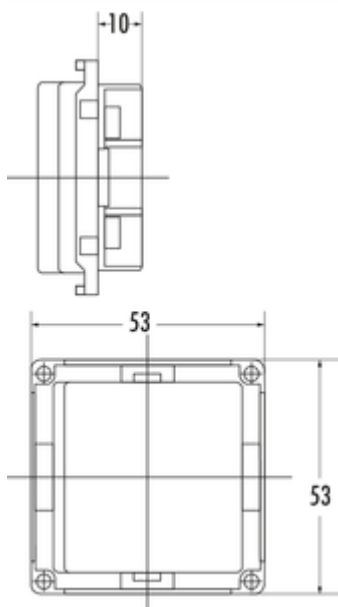

Rocker switch

Product number: 7013046

Configuration: silver coloured

Configuration options

7013046 | silver coloured

- ✓ Switch
- contact one-pin outlet
- switching voltage 230 V
- switching current 16 A

[more infos...](#)

Technical data

Article type	Switch	Switching current	16 A
Further	contact one-pin outlet	Switching voltage	230 V
Certification	CE		