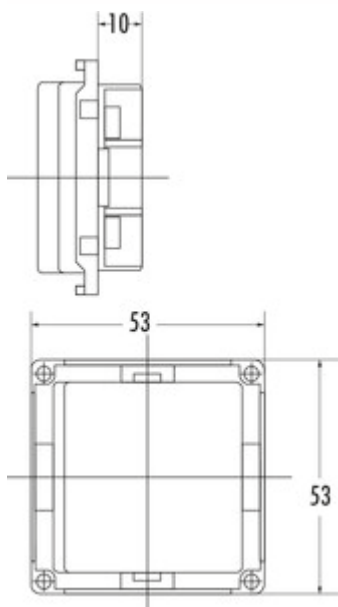

## Rocker switch

Product number: 7013046

Configuration: silver coloured

### Configuration options

7013046 | silver coloured

- ✓ Switch
- contact one-pin outlet
- switching voltage 230 V
- switching current 16 A

[more infos...](#)