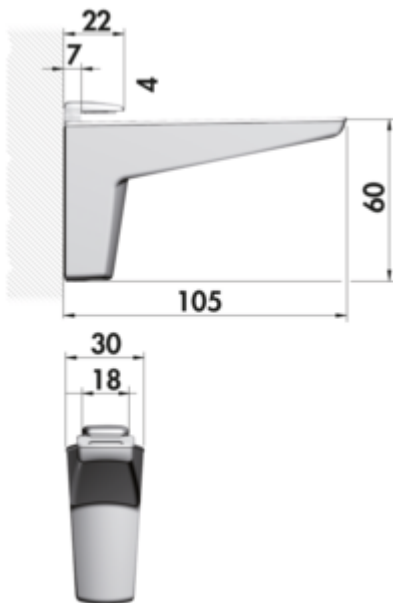

Moon

Product number: 3021090

Configuration: stainless steel coloured

Configuration options

3021090 | stainless steel coloured

3021091 | black matt

✓ Shelf support

Shelf support.

- for plate thickness of 4–25 mm
- load-bearing capacity ca. 50 kg/pair of supports for a depth of 320 mm
- bracket length 105 mm
- **only available in units of 2 pieces**

Order glass shelves separately.

[more infos...](#)

Technical data

Article type	Shelf support	Note	only available in units of 2 pieces Order glass shelves separately.
Height	60 mm	Carrying capacity	load-bearing capacity ca. 50 kg/pair of supports for a depth of 320 mm
Width	105 mm	Lighting	No
Mounting/Fixing	Wall mounting	Suitable panel thickness	4–25 mm