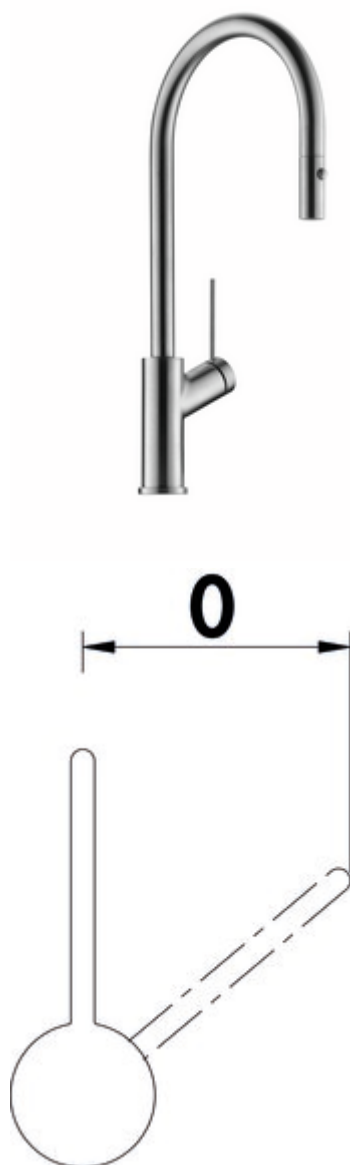

LINEA Mio 2

Product number: 5011307

Configuration: stainless steel finish, high pressure

Configuration options

5011304 | chrome, high-pressure

5011306 | black matt, high pressure

5011307 | stainless steel finish, high pressure

- ✓ Sink faucet
- ✓ high pressure
- ✓ Swivelling

Single lever mixer. With swivelling/pull-out metallic outlet (can be switched to stream or shower), side lever and ceramic cartridge.

— swivel range 360°

— drill Ø 35 mm

— corresponds to the German and European drinking water regulation/directive

BELGAQUA

[more infos...](#)

Technical data

Article type	Sink faucet	Kundendienst	Your claim to customer service during the warranty period will be settled individually by agreement.
Brand	LINEA	Type of fitting	Single lever faucet
Number of handles	1	Operating pressure	high pressure
Total installation height	464 mm	Width	50 mm
Outreach	210 mm	Material	brass
Outlet	Swivelling Extractable	Worktop thickness	40 mm
Discharge height	258 mm	Number of tap holes	1
Operating mode	Lever	Cartridge size	35 mm
Drilling diameter	35 mm	Convertible jet/shower	Yes
Handle position	right	Spring-guided hose shower	No
Warranty	2-year Naber warranty (except for wear parts); the general warranty conditions of Naber GmbH apply.	Connection type	G 3/8" F
Cartridge with ceramic sealing discs	Yes	Connection size	DN 15
Swivel range outlet	360°	Connection hoses	450 mm
Beam type	Shower jet Comfort beam		