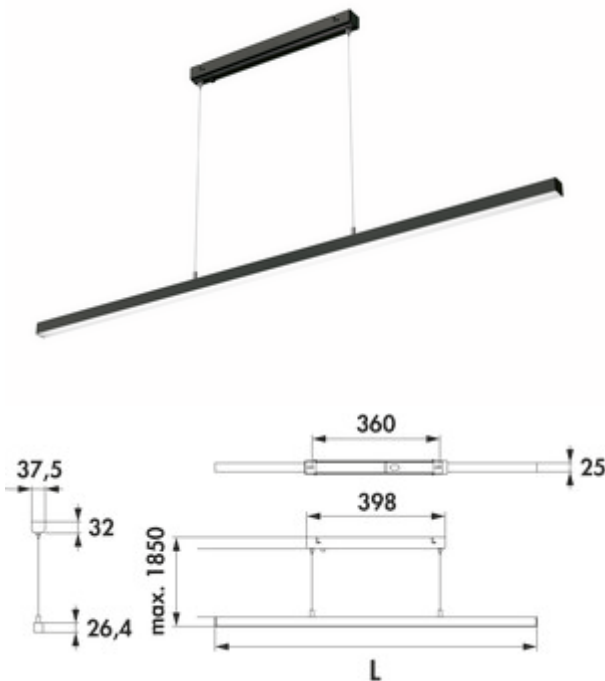

## Asta LED

Product number: 7065062

Configuration: L 1200 mm, 18.6 W, black matt

### Configuration options

- 7065050 | L 900 mm, 13.9 W, stainless steel colour
- 7065051 | L 1200 mm, 18.6 W, stainless steel colour
- 7065052 | L 1500 mm, 23.2 W, stainless steel colour
- 7065061 | L 900 mm, 13.9 W, black matt
- 7065062 | L 1200 mm, 18.6 W, black matt
- 7065063 | L 1500 mm, 23.2 W, black matt

- ✓ Pendant light
- ✓ 4000 K neutral white
- ✓ 18.6 watts

Pendant light. Aluminium body. Plastic cover, white incl. converter.

— 230 V

— max. 84 lumen/watt at 4000 K neutral white

— suspension max. 1850 mm

### Technical data

Article type	Luminaire	Colour temperature	4000 K neutral white
Width	1.200 mm	Illuminant type	LED
Energy efficiency class	G	Replaceable illuminant	No
Mains voltage	230 V	Light yield	max. 84 lumen/watt at 4000 K neutral white
Transformer / converter required	Yes, included	Material cover	plastic
Mounting/Fixing	Ceiling mounting	Cover colour	white
Material housing	aluminium	Suspension	1850 mm
Switch	No	Dimmable by on-site dimmer	No
Shape	angular	Design	Pendant light
Illuminant included	Yes	Illuminant power	18.6 watts
Housing colour	black matt		