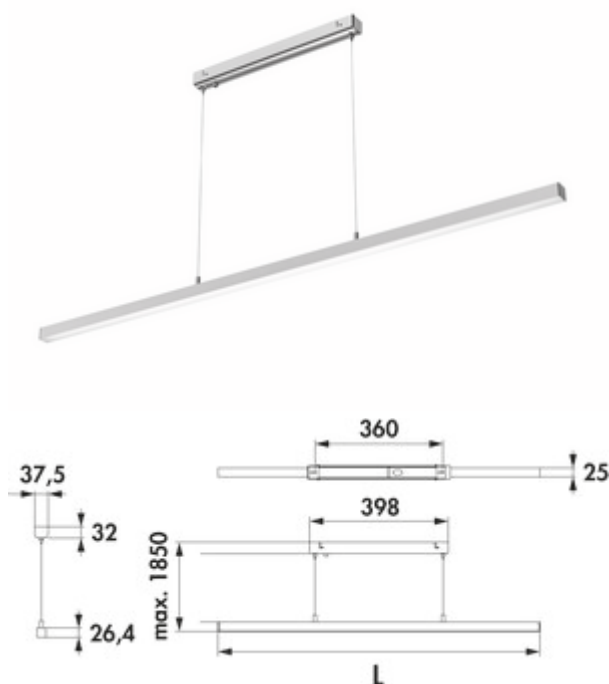

Asta LED

Product number: 7065051

Configuration: L 1200 mm, 18.6 W, stainless steel colour

Configuration options

7065050 | L 900 mm, 13.9 W, stainless steel colour
 7065051 | L 1200 mm, 18.6 W, stainless steel colour
 7065052 | L 1500 mm, 23.2 W, stainless steel colour
 7065061 | L 900 mm, 13.9 W, black matt
 7065062 | L 1200 mm, 18.6 W, black matt
 7065063 | L 1500 mm, 23.2 W, black matt

- ✓ Pendant light
- ✓ 4000 K neutral white
- ✓ 18.6 watts

Pendant light. Aluminium body. Plastic cover, white incl. converter.

— 230 V

— max. 84 lumen/watt at 4000 K neutral white

— suspension max. 1850 mm

— not dimmable with on-site dimmer

— without remote control, On/Off function via on-site light switch

This product contains a light source of energy efficiency class G.

[more infos...](#)

Technical data

Article type	Luminaire	Colour temperature	4000 K neutral white
Width	1.200 mm	Illuminant type	LED
Energy efficiency class	G	Replaceable illuminant	No
Mains voltage	230 V	Light yield	max. 84 lumen/watt at 4000 K neutral white
Transformer / converter required	Yes, included	Material cover	plastic
Mounting/Fixing	Ceiling mounting	Cover colour	white
Material housing	aluminium	Suspension	1850 mm
Switch	No	Dimmable by on-site dimmer	No
Shape	angular	Design	Pendant light
Illuminant included	Yes	Illuminant power	18.6 watts
Housing colour	stainless-steel coloured		

Dimensional sketch (PDF)