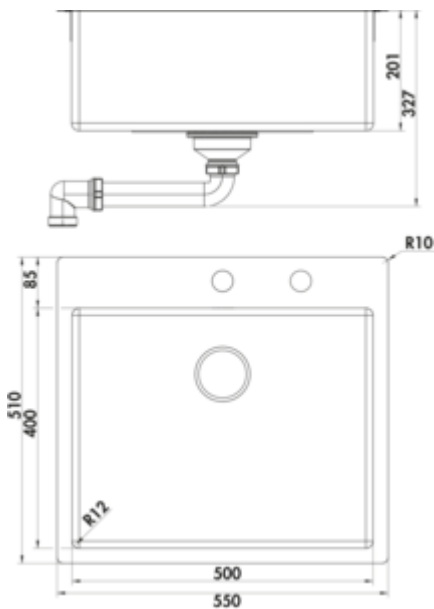

### Flat edge: also suitable for flush installation

- suitable for worktop thicknesses from 10 mm to 40 mm
- cut-out dimensions ca. 535 x 495 mm (built-in sink)

[more infos...](#)