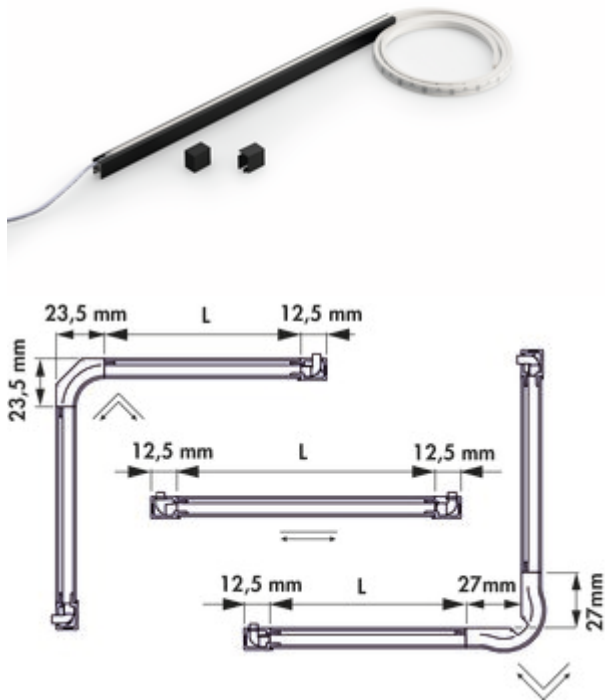

Andy colour change LED

Product number: 7063403

Configuration: L 2000 mm, black

Configuration options

- 7063400 | L 1000 mm, stainless steel coloured
- 7063401 | L 1000 mm, black
- 7063402 | L 2000 mm, stainless steel coloured
- 7063403 | L 2000 mm, black
- 7063415 | L 2600 mm, black
- 7063418 | L 2600 mm, stainless steel coloured

- ✓ Handle strip lighting
- ✓ 2700 K warm white to 6500 K cold white
- ✓ straight

Handle bar lighting. Aluminium housing with plastic corners. LED strip moulded in silicone, not self-adhesive, can be shortened every 21 mm. Illumination without visible LED points incl. retaining clips for handle mouldings.

Single light

- 6.5 watts per metre, 12 V
- continuous adjustment of light colour from 2700 K warm white to 6500 K cool white
- max. 80 lumen/watt at 6500 K cool white
- LED strip, feed on both sides
- 2000 mm supply cable on both sides
- incl. 4 end caps (2 x left, 2 x right)
- incl. 8 clips (2 x 4 pieces)

This product contains a light source of energy efficiency class G.

[more infos...](#)

Technical data

Article type	Luminaire	Colour temperature	2700 K warm white to 6500 K cold white
Width	2.000 mm	Colour temperature adjustable	stepless
Energy efficiency class	G	Illuminant type	LED
Material housing	aluminium	Light yield	max. 80 lumen/watt at 6500 K cold white
Certification	CE MM sign F-sign	Connection	On both sides
Shortenability	may be shortened every 21 mm	Homogeneous light field without visible LED points	Yes
Shape	straight	Design	Handle strip lighting
Length of the supply line (primary)	2.000 mm	Power per metre	6.5 watt/meter
More parts	incl. holding clamps incl. 4 end caps incl. 8 clips (2 x 4 pieces)		