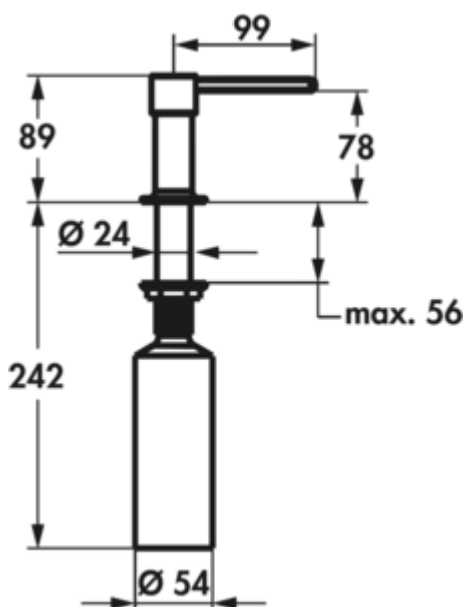

## KWC Detergent dispenser Classic Style

Product number: 5022294

Configuration: chrome

### Configuration options

5022294 | chrome

5022295 | black matt

✓ Detergent dispenser

✓ 0,3 l

✓ KWC

Detergent dispenser. Capacity 300 ml. Filled from above.

— drill Ø 26 mm

### Technical data

Article type	Detergent dispenser	Drilling diameter	26 mm
Brand	KWC	Width	24 mm
Total installation height	89 mm	Volume/Content	0,3 l
Height	89 mm	Worktop thickness	56 mm
Outreach	99 mm	Filling from above	Yes
Discharge height	78 mm		