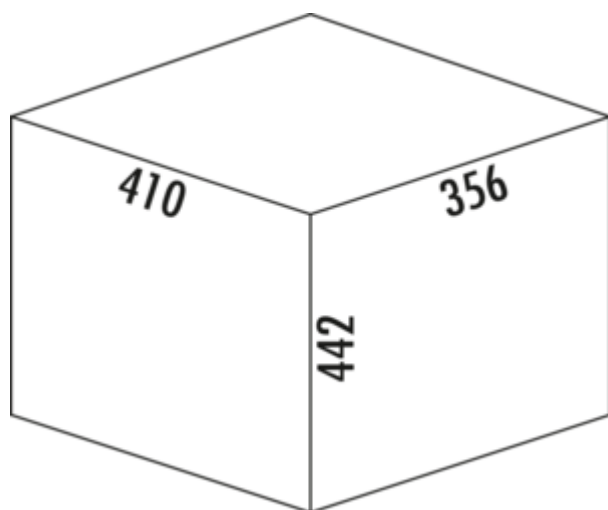

Müllex Euro Flex

Product number: 8011030

Configuration: anthracite

Configuration options

8011030 | anthracite

- ✓ For swivel technology
- ✓ 35 l
- ✓ Number of containers: 1
 - waste capacity 35 liters
 - waste container for 35-l- and 17-l-bags
 - technology: swivel technology
 - lid with storage recess
 - arresting hook prevents strain on the hinges
 - fitting cabinet wall, can be mounted left or right

[more infos...](#)

Technical data

Article type	Waste collection system	Number of containers	1
Height	442 mm	Total volume	35 l
Width	356 mm	Volume/content container 1	35 l
Mounting/Fixing	cabinet wall can be mounted left or right	Design	For swivel technology
Cabinet width	450 mm	Volume/Content container	35
Lid type(s)	Closing-lid		