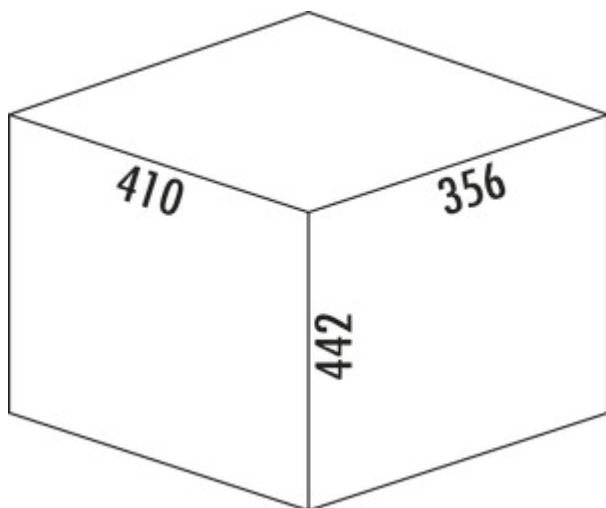

Mülex Euro Flex

Product number: 8011030

Configuration: anthracite

Configuration options

8011030 | anthracite

- ✓ For swivel technology
- ✓ 35 l
- ✓ Number of containers: 1
 - waste capacity 35 liters
 - waste container for 35-l- and 17-l-bags
 - technology: swivel technology
 - lid with storage recess
 - arresting hook prevents strain on the hinges
 - fitting cabinet wall, can be mounted left or right

[more infos...](#)

Technical data

Article type	Waste collection system	Number of containers	1
Width	356 mm	Total volume	35 l
Mounting/Fixing	cabinet wall can be mounted left or right	Volume/content container 1	35 l
Cabinet width	450 mm	Design	For swivel technology
Lid type(s)	Closing-lid	Volume/Content container	35