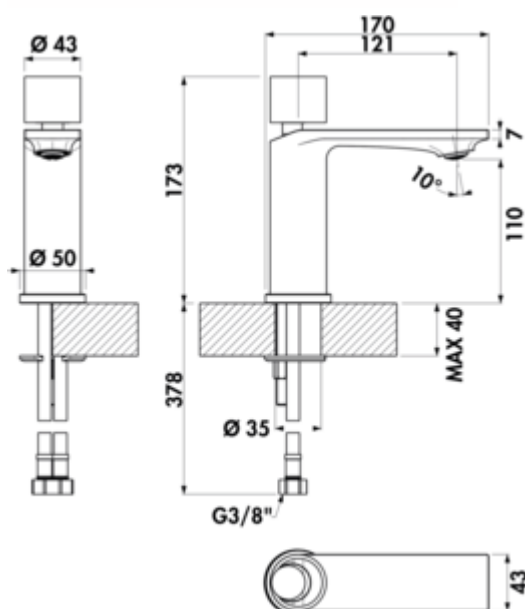

LINEA Glam Leva bathroom

Product number: 5011298

Configuration: black matt, high pressure

Configuration options

5011297 | chrome, high pressure

5011298 | black matt, high pressure

✓ Washbasin tap

✓ high pressure

Single lever faucet. With ceramic cartridge. With drain fitting Klick-Komfort (without spill-over).

— drill Ø 35 mm

BELGAQUA

[more infos...](#)

Technical data

Article type	Washbasin tap	Width	50 mm
Brand	LINEA	Material	brass
Number of handles	1	Surface/coating	powder coated
Total installation height	173 mm	Worktop thickness	40 mm
Height	173 mm	Excenter fitting	With drain fitting Klick-Komfort (without spill-over)
Outreach	121 mm	Number of tap holes	1
Discharge height	110 mm	Cartridge size	25 mm
Drilling diameter	35 mm	Angle of inclination of aerator	10 °
Handle position	top	Flow rate at 3 bar (cold)	11,58 l/min
Cartridge with ceramic sealing discs	Yes	Connection type	G 3/8" F
Type of fitting	Single lever faucet	Connection size	DN 15
Operating pressure	high pressure	Connection hoses	450 mm