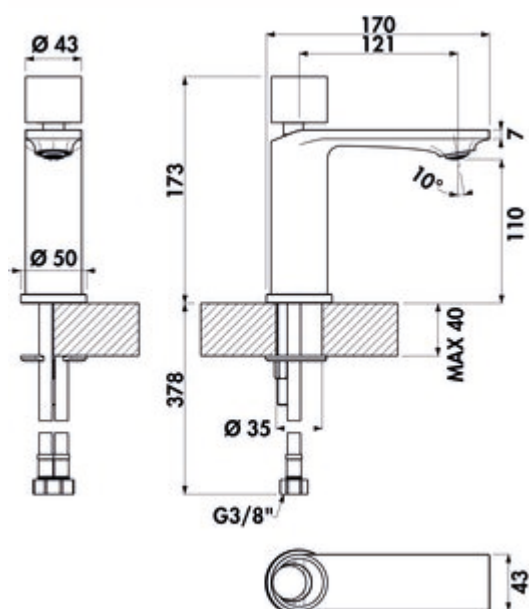

LINEA Glam Leva bathroom

Product number: 5011298

Configuration: black matt, high pressure

Configuration options

5011297 | chrome, high pressure

5011298 | black matt, high pressure

✓ Washbasin tap

✓ high pressure

Single lever faucet. With ceramic cartridge. With drain fitting Klick-Komfort (without spill-over).

— drill \varnothing 35 mm

BELGAQUA

[more infos...](#)

Technical data

Article type	Washbasin tap	Width	50 mm
Brand	LINEA	Material	brass
Number of handles	1	Surface/coating	powder coated
Total installation height	173 mm	Worktop thickness	40 mm
Outreach	121 mm	Excenter fitting	With drain fitting Klick-Komfort (without spill-over)
Discharge height	110 mm	Number of tap holes	1
Drilling diameter	35 mm	Cartridge size	25 mm
Handle position	top	Angle of inclination of aerator	10 °
Manufacturer's warranty	5 years manufacturer's warranty (except on wearing parts) 10-year after-sales guarantee on spare parts Your claim to customer service during the warranty period will be settled individually by agreement.	Flow rate at 3 bar (cold)	11,58 l/min
Cartridge with ceramic sealing discs	Yes	Connection type	G 3/8" F
Factory customer service	No	Connection size	DN 15
Type of fitting	Single lever faucet	Connection hoses	450 mm
Operating pressure	high pressure		