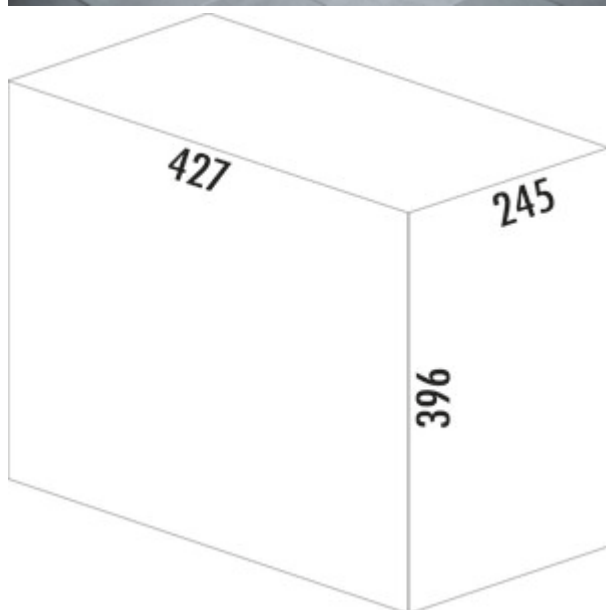

Solo 3636

Product number: 8011264
Configuration: graphite grey

Configuration options

8011264 | graphite grey

- ✓ Pull-out technology for rotating doors
- ✓ full pull-out
- ✓ 20 l
- incl. cam
- waste capacity 20 liters
- technology: full pull-out incl. cam
- frame/guide silver
- complete lid graphite grey
- fitting: cabinet bottom

[more infos...](#)

Technical data

Article type	Waste collection system	Cover	Yes
Width	245 mm	Lid type(s)	Complete lid
Mounting/Fixing	cabinet bottom	Number of containers	1
Cabinet width	400 mm	Opening technology	full pull-out
Shape	angular	Total volume	20 l
More parts	incl. door cam	Volume/content container 1	20 l
Frame colour	silver	Colour guide	silver
Material lid	plastic	Design	Pull-out technology for rotating doors
Material container	plastic	Volume/Content container	20
Colour total cover	graphite grey		