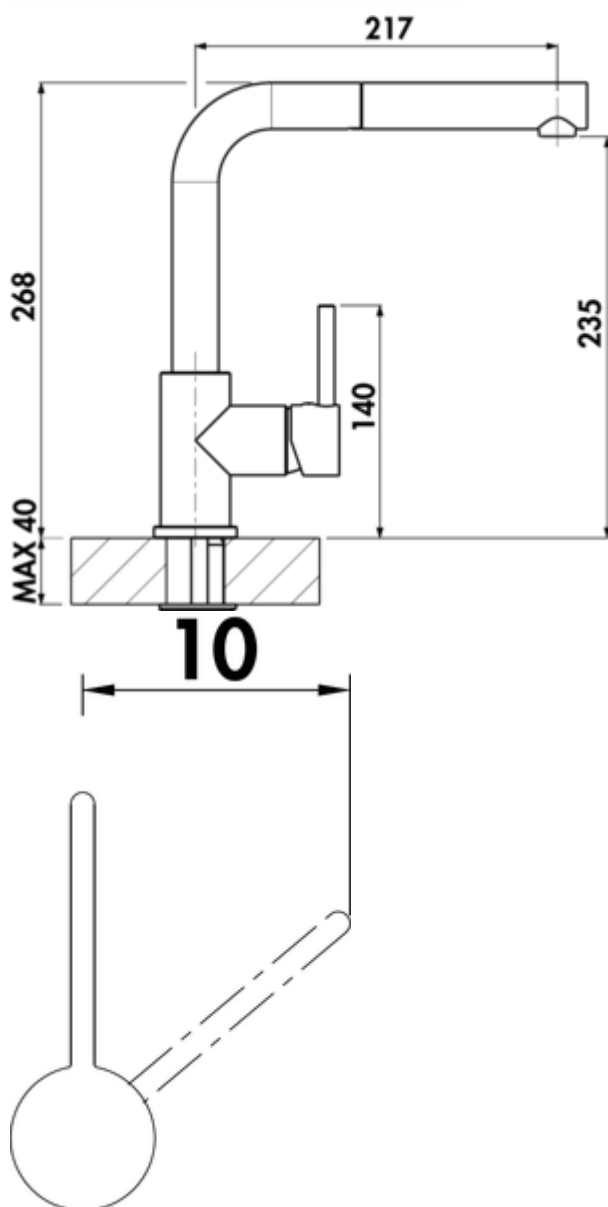

LINEA Arco 2

Product number: 5011268

Configuration: graphite, low pressure

Configuration options

- 5011252 | chrome, high pressure
- 5011253 | stainless steel finish, high pressure
- 5011262 | black matt, high pressure
- 5011263 | graphite, high pressure
- 5011265 | chrome, low pressure
- 5011266 | stainless steel finish, low pressure
- 5011267 | black matt, low pressure
- 5011268 | graphite, low pressure
- 5011271 | copper coloured, high pressure

- ✓ Sink faucet
- ✓ low pressure
- ✓ with swivelling/pull-out metal outlet

Single lever faucet. With **swivelling/pull-out** metal outlet, side lever, laminar aerator and ceramic cartridge.

- swivel range 360°
- drill Ø 35 mm
- corresponds to the German and European drinking water regulation/directive

BELGAQUA

[more infos...](#)

Technical data

Article type	Sink faucet	Swivel range outlet	360°
Brand	LINEA	Type of fitting	Single lever faucet
Number of handles	1	Operating pressure	low pressure
Total installation height	268 mm	Material	brass
Height	268 mm	Worktop thickness	40 mm
Outreach	217 mm	Number of tap holes	1
Outlet	with swivelling/pull-out metal outlet	Cartridge size	35 mm
Discharge height	235 mm	Minimum distance wall to centre tap hole	10 mm
Operating mode	Lever	Connection type	G 3/8" F
Drilling diameter	35 mm	Connection size	DN 15
Handle position	side lever	Connection hoses	450 mm
Cartridge with ceramic sealing discs	Yes		