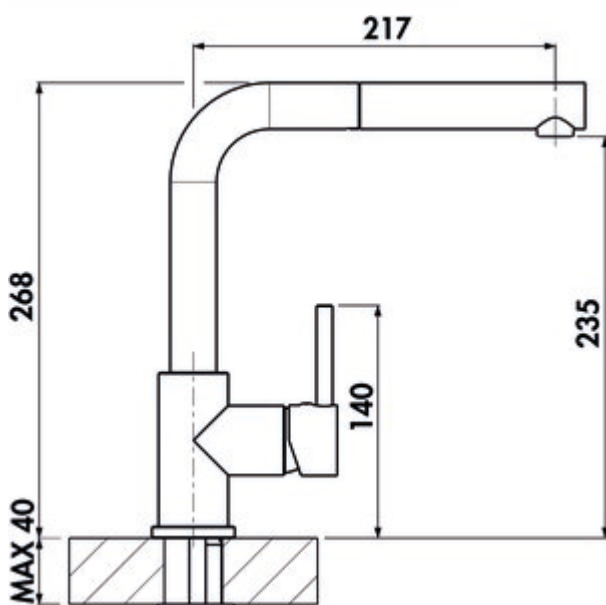

## LINEA Arco 2

Product number: 5011268

Configuration: graphite, low pressure

### Configuration options

- 5011252 | chrome, high pressure
- 5011253 | stainless steel finish, high pressure
- 5011262 | black matt, high pressure
- 5011263 | graphite, high pressure
- 5011265 | chrome, low pressure
- 5011266 | stainless steel finish, low pressure
- 5011267 | black matt, low pressure
- 5011268 | graphite, low pressure
- 5011271 | copper coloured, high pressure

- ✓ Sink faucet
- ✓ low pressure
- ✓ Swivelling

Single lever faucet. With swivelling/pull-out metal outlet, side lever, laminar aerator and ceramic cartridge.

- swivel range 360°
- drill  $\varnothing$  35 mm
- corresponds to the German and European drinking water regulation/directive

## Technical data

Article type	Sink faucet	Kundendienst	Your claim to customer service during the warranty period will be settled individually by agreement.
Brand	LINEA	Type of fitting	Single lever faucet
Number of handles	1	Operating pressure	low pressure
Total installation height	268 mm	Material	brass
Outreach	217 mm	Worktop thickness	40 mm
Outlet	Swivelling Extractable	Number of tap holes	1
Discharge height	235 mm	Cartridge size	35 mm
Operating mode	Lever	Spring-guided hose shower	No
Drilling diameter	35 mm	Minimum distance wall to centre tap hole	10 mm
Handle position	right	Connection type	G 3/8" F
Warranty	2-year Naber warranty (except for wear parts); the general warranty conditions of Naber GmbH apply.	Connection size	DN 15
Cartridge with ceramic sealing discs	Yes	Connection hoses	450 mm
Swivel range outlet	360°		