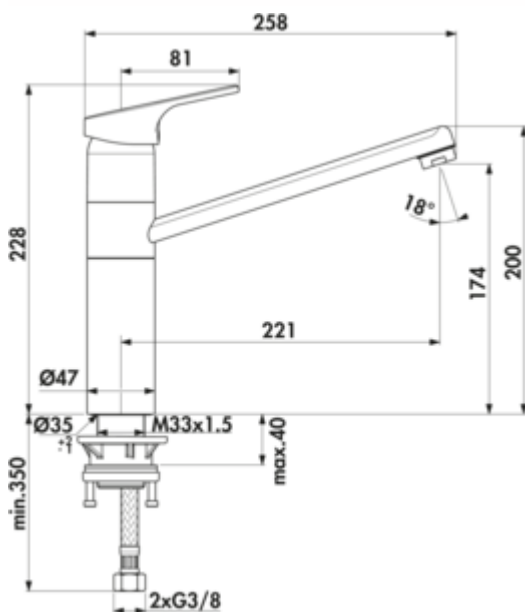

### Configuration options

5024154 | chrome, high pressure

5024155 | chrome, low pressure

- ✓ Sink faucet
- ✓ high pressure
- ✓ with swivelling pipe outlet

Single lever faucet. With swivelling pipe outlet and ceramic cartridge.

— swivel range 360°

— drill Ø 35 mm

German  
Engineering

[more infos...](#)

### Technical data

Article type	Sink faucet	Swivel range outlet	360°
Brand	Ideal Standard	Type of fitting	Single lever faucet
Number of handles	1	Operating pressure	high pressure
Total installation height	228 mm	Width	47 mm
Height	228 mm	Material	brass
Outreach	221 mm	Worktop thickness	40 mm
Outlet	with swivelling pipe outlet	Number of tap holes	1
Discharge height	174 mm	Cartridge size	38 mm
Operating mode	Lever	Temperature limiter/scald protection	Yes
Handle position	top	Internal thread	3/8"
Lever length	81 mm	Angle of inclination of aerator	18 °
Cartridge with ceramic sealing discs	Yes	Flow rate at 3 bar (cold)	9 l/min