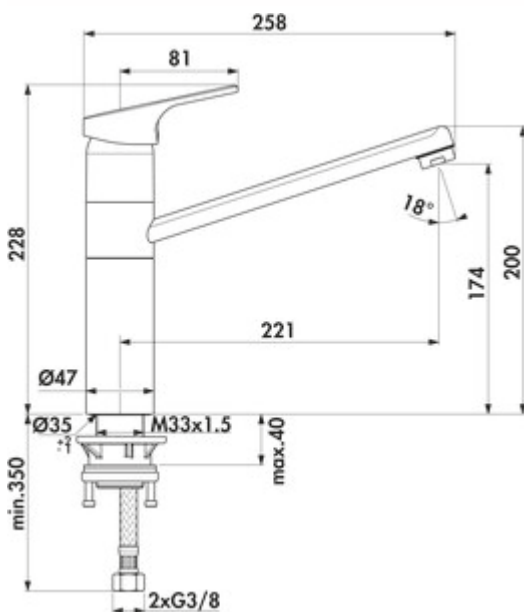

### Configuration options

5024154 | chrome, high pressure

5024155 | chrome, low pressure

- ✓ Sink faucet
- ✓ high pressure
- ✓ with swivelling pipe outlet

Single lever faucet. With swivelling pipe outlet and ceramic cartridge.

— swivel range 360°

— drill Ø 35 mm

German  
Engineering

[more infos...](#)

### Technical data

Article type	Sink faucet	Swivel range outlet	360°
Brand	Ideal Standard	Type of fitting	Single lever faucet
Number of handles	1	Operating pressure	high pressure
Total installation height	228 mm	Width	47 mm
Height	228 mm	Material	brass
Outreach	221 mm	Worktop thickness	40 mm
Outlet	with swivelling pipe outlet	Number of tap holes	1
Discharge height	174 mm	Cartridge size	38 mm
Operating mode	Lever	Temperature limiter/scald protection	Yes
Handle position	top	Internal thread	3/8"
Lever length	81 mm	Angle of inclination of aerator	18 °
Cartridge with ceramic sealing discs	Yes	Flow rate at 3 bar (cold)	9 l/min