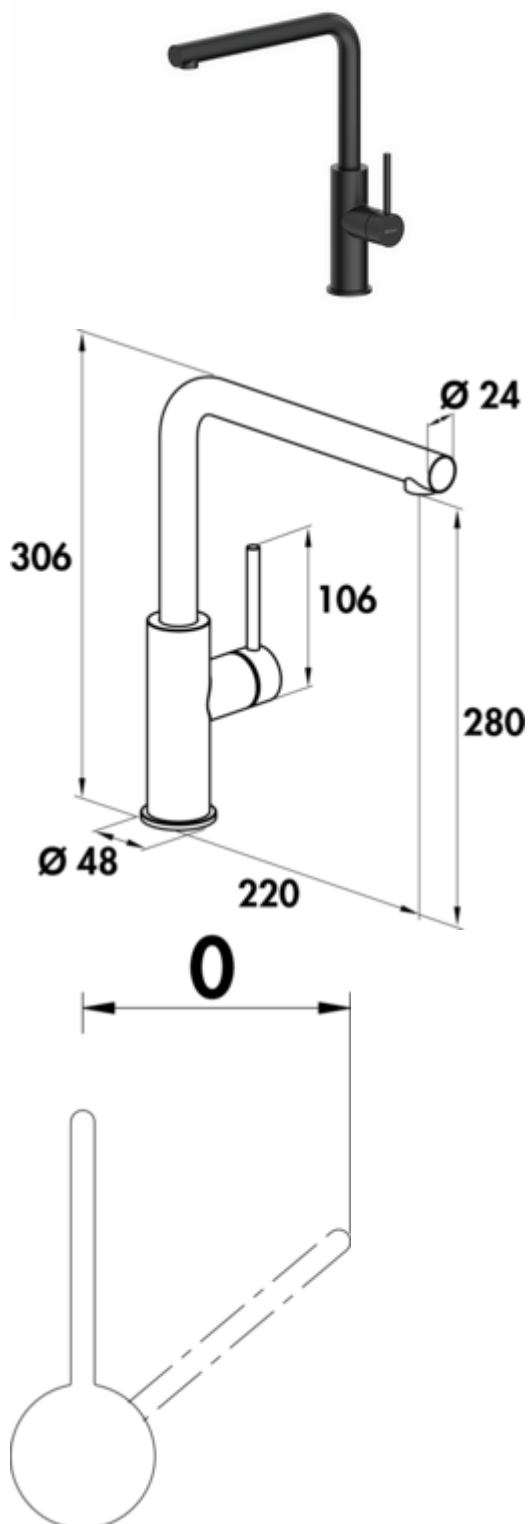

SERVIZIO Namor® 3

Product number: 5025006

Configuration: black matt, with laminar aerator, high pressure

Configuration options

5025005 | stainless steel, with laminar aerator, high pressure
 5025006 | black matt, with laminar aerator, high pressure
 5025015 | stainless steel, without laminar aerator, low pressure
 5025016 | black matt, without laminar aerator, low pressure
 5025044 | gunmetal, with laminar aerator, high pressure

- ✓ Sink faucet
- ✓ high pressure
- ✓ with swivelling outlet

Single lever faucet. With swivelling outlet, side lever and ceramic cartridge.

- swivel range 120°
- drill Ø 35 mm
- corresponds to the German and European drinking water regulation/directive

[more infos...](#)

Technical data

Article type	Sink faucet	Type of fitting	Single lever faucet
Brand	SERVIZIO	Operating pressure	high pressure
Number of handles	1	Width	48 mm
Total installation height	306 mm	Material	stainless steel
Height	306 mm	Surface/coating	powder coated
Outreach	220 mm	Swivel range handle	0 °
Outlet	with swivelling outlet	Cartridge size	25 mm
Discharge height	280 mm	ECO function	energy-saving cold start function
Operating mode	Lever	Max. Flow rate at 3 bar	12,5 l/min
Drilling diameter	35 mm	Flow rate at 3 bar (cold)	9,5 l/min
Handle position	side lever	Flow rate at 3 bar (hot)	9,5 l/min
Lever length	106 mm	Flow rate at 3 bar (mix)	12,5 l/min
Cartridge with ceramic sealing discs	Yes	Size laminar flow regulator	M18,5x1
Swivel range outlet	120°	Connection hoses	700 mm