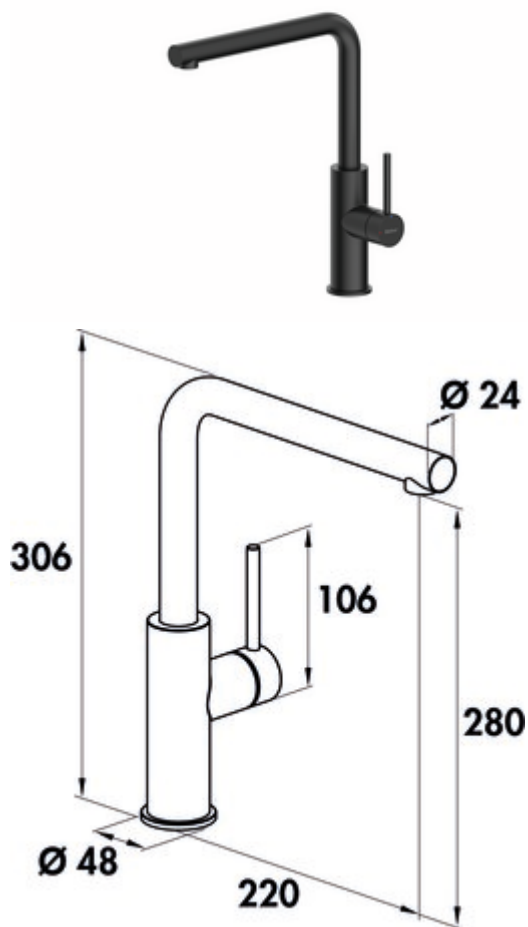

SERVIZIO Namor® 3

Product number: 5025006

Configuration: black matt, with laminar aerator, high pressure

Configuration options

- 5025005 | stainless steel, with laminar aerator, high pressure
- 5025006 | black matt, with laminar aerator, high pressure
- 5025015 | stainless steel, without laminar aerator, low pressure
- 5025016 | black matt, without laminar aerator, low pressure
- 5025044 | gunmetal, with laminar aerator, high pressure

- ✓ Sink faucet
- ✓ high pressure
- ✓ with swivelling outlet

Single lever faucet. With swivelling outlet, side lever and ceramic cartridge.

— swivel range 120°

— drill Ø 35 mm

— corresponds to the German and European drinking water regulation/directive

[more infos...](#)

Technical data

Article type	Sink faucet	Operating pressure	high pressure
Brand	SERVIZIO	Width	48 mm
Number of handles	1	Material	stainless steel
Total installation height	306 mm	Surface/coating	powder coated
Outreach	220 mm	Swivel range handle	0 °
Outlet	with swivelling outlet	Cartridge size	25 mm
Discharge height	280 mm	ECO function	energy-saving cold start function
Operating mode	Lever	Max. Flow rate at 3 bar	12,5 l/min
Drilling diameter	35 mm	Flow rate at 3 bar (cold)	9,5 l/min
Handle position	right	Flow rate at 3 bar (hot)	9,5 l/min
Lever length	106 mm	Flow rate at 3 bar (mix)	12,5 l/min
Cartridge with ceramic sealing discs	Yes	Size laminar flow regulator	M18,5x1
Swivel range outlet	120°	Connection hoses	700 mm
Type of fitting	Single lever faucet		