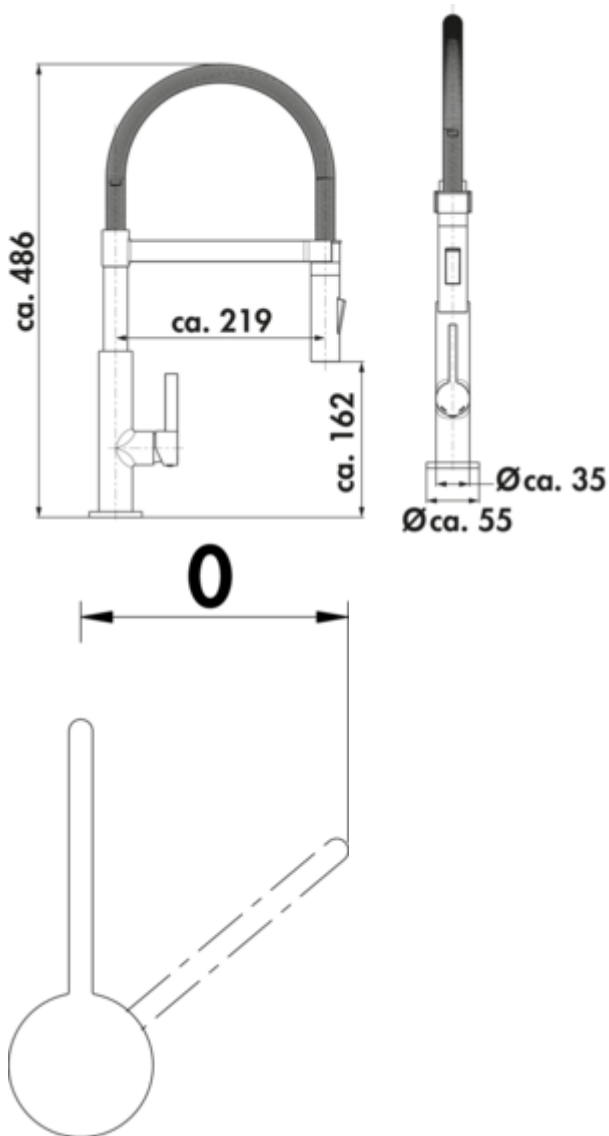

LINEA Drive 6

Product number: 5011094

Configuration: black matt, high pressure

Configuration options

5011094 | black matt, high pressure

- ✓ Sink faucet
 - ✓ high pressure
 - ✓ arched outlet with soft touch hose and spout with magnetic holder
- Single lever mixer. With side lever, 2-stream hand shower and ceramic cartridge.
 Arched outlet with soft touch hose and spout with magnetic holder.
- swivel range 360°
 - drill Ø 35 mm
 - corresponds to the German and European drinking water regulation/directive

[more infos...](#)

Technical data

Article type	Sink faucet	Cartridge with ceramic sealing discs	Yes
Brand	LINEA	Swivel range outlet	360°
Number of handles	1	Type of fitting	Single lever faucet
Total installation height	486 mm	Operating pressure	high pressure
Height	486 mm	Width	55 mm
Outreach	219 mm	Material	brass
Outlet	arched outlet with soft touch hose and spout with magnetic holder	Surface/coating	powder coated
Discharge height	162 mm	Number of tap holes	1
Operating mode	Lever	Minimum distance wall to centre tap hole	0 mm
Drilling diameter	35 mm	Type of hose shower	Integrated hose spray
Handle position	side lever	Max. Flow rate at 3 bar	5,9 l/min