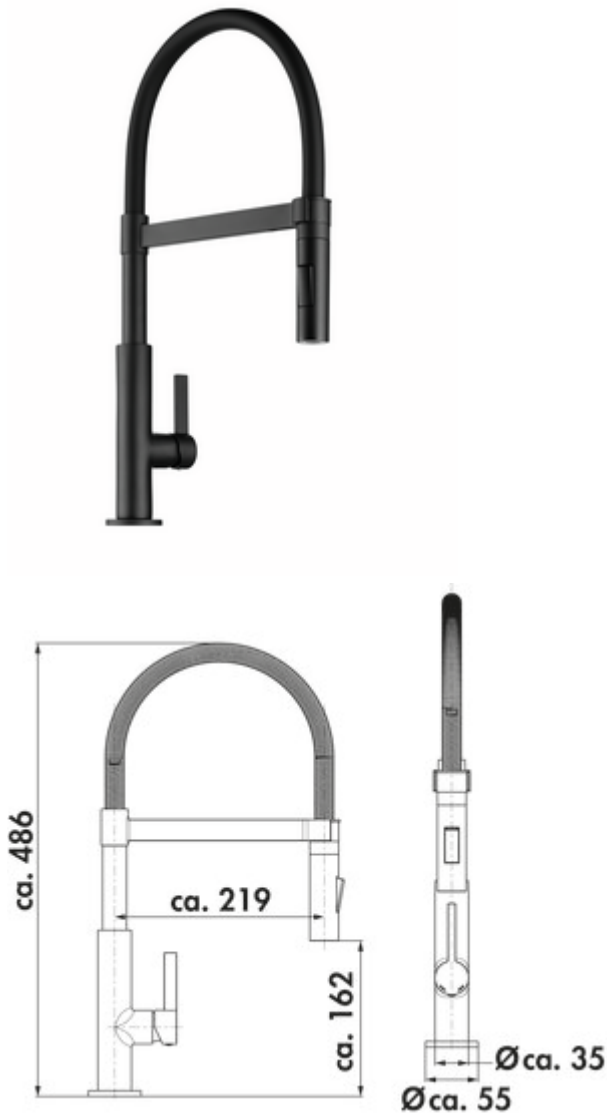

## LINEA Drive 6

Product number: 5011094

Configuration: black matt, high pressure

### Configuration options

5011094 | black matt, high pressure

- ✓ Sink faucet
- ✓ high pressure

✓ arched outlet with soft touch hose and spout with magnetic holder

Single lever mixer. With side lever, 2-stream hand shower and ceramic cartridge. Arched outlet with soft touch hose and spout with magnetic holder.

— swivel range 360°

— drill Ø 35 mm

— corresponds to the German and European drinking water regulation/directive

[more infos...](#)

### Technical data

Article type	Sink faucet	Swivel range outlet	360°
Brand	LINEA	Type of fitting	Single lever faucet
Number of handles	1	Operating pressure	high pressure
Total installation height	486 mm	Width	55 mm
Outreach	219 mm	Material	brass
Outlet	arched outlet with soft touch hose and spout with magnetic holder	Surface/coating	powder coated
Discharge height	162 mm	Number of tap holes	1
Operating mode	Lever	Minimum distance wall to centre tap hole	0 mm
Drilling diameter	35 mm	Type of hose shower	Integrated hose spray
Handle position	right	Max. Flow rate at 3 bar	5,9 l/min
Cartridge with ceramic sealing discs	Yes		