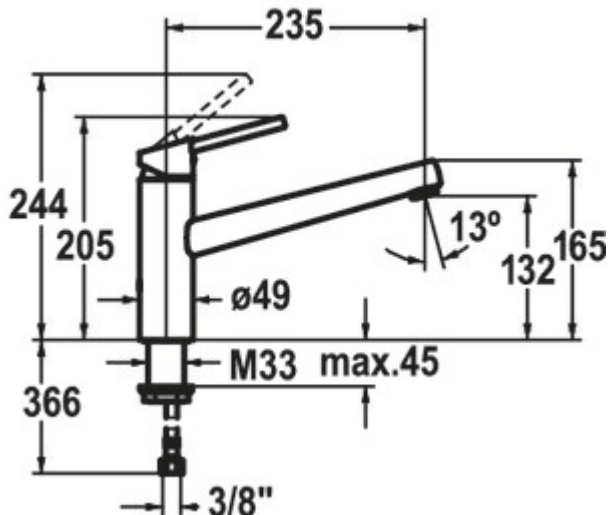

## KWC Luna E1

Product number: 5022220

Configuration: stainless steel, high pressure

Single lever faucet. With swivelling outlet and ceramic cartridge.

— swivel range 160°

— drill Ø 35 mm

stainless steel

[more infos...](#)

### Technical data

Article type	Sink faucet	Swivel range outlet	160°
Brand	KWC	Factory customer service	Yes
Number of handles	1	Type of fitting	Single lever faucet
Total installation height	205 mm	Operating pressure	high pressure
Outreach	235 mm	Width	49 mm
Outlet	Swivelling	Material	stainless steel
Discharge height	132 mm	Worktop thickness	45 mm
Operating mode	Lever	Number of tap holes	1
Drilling diameter	35 mm	Spring-guided hose shower	No
Handle position	top	Angle of inclination of aerator	13 °
Manufacturer's warranty	5 years manufacturer's warranty 10-year after-sales guarantee on spare parts	Temperature adjustable	Yes
Cartridge with ceramic sealing discs	Yes		