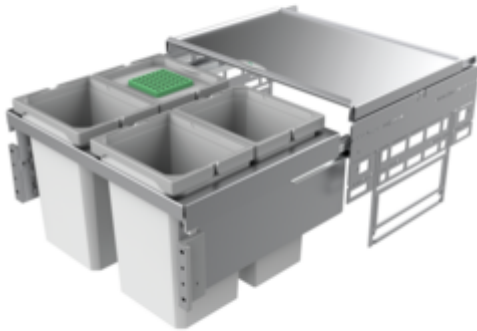

Cox® Base 360 S/600-4

Product number: 8012317

Configuration: with bio lid, light grey, H 360 mm

Configuration options

8012316 | without bio lid, light grey, H 360 mm

8012317 | with bio lid, light grey, H 360 mm

8013316 | without bio lid, anthracite, H 360 mm

8013317 | with bio lid, anthracite, H 360 mm

✓ Front pull-out system

✓ full pull-out

✓ 40 l

With pull-out complete lid.

— guide rail depth 470 mm

— waste capacity 40 (4 x 10) l

— technology: full pull-out

— fitting: cabinet wall and front panel

— for 16/19 mm side walls

— **with soft retraction and damping**

[more infos...](#)

Technical data

Article type	Waste collection system	Volume/content container 1	10 l
Height	360 mm	Volume/content container 2	10 l
Width	600 mm	Volume/content container 3	10 l
Mounting/Fixing	cabinet wall front panel	Volume/content container 4	10 l
Installation_height_list	360 mm	Soft closing	Yes
Cabinet width	600 mm	Colour guide	silver
Shape	angular	Colour container lid	light grey/green
Installation depth	400 mm	Design	Front pull-out system
Material container	plastic	Volume/Content container	10/10/10/10
Colour total cover	silver	Organic lid	Yes
Cover	Yes	Retractable total cover	Yes
Lid type(s)	Complete lid	Guide rail depth	470 mm
Number of containers	4	Biode lid bucket sizes	10 l
Opening technology	full pull-out	Locking mechanism	With damper
Total volume	40 l		

Spare Parts

8012320	Cox® system container, Single bucket, light grey, 10 liters
8010146	Complete lid, Accessory, silver
8013320	Cox® system container, Single bucket, anthracite, 10 liters
8013146	Complete lid, Accessory, anthracite