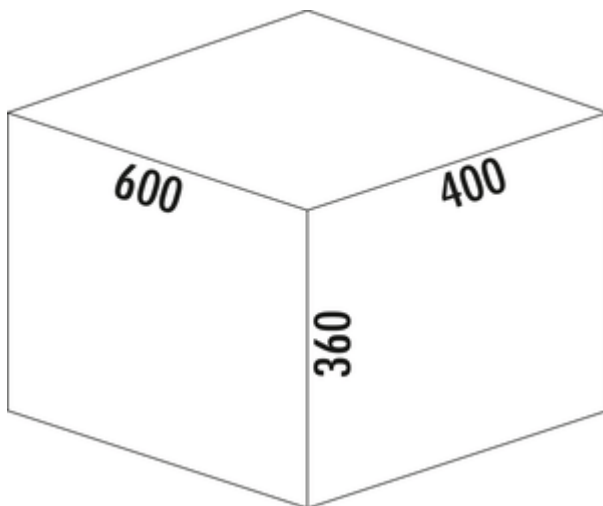

Cox® Base 360 S/600-4

Product number: 8012317

Configuration: with bio lid, light grey, H 360 mm

Configuration options

8012316 | without bio lid, light grey, H 360 mm

8012317 | with bio lid, light grey, H 360 mm

8013316 | without bio lid, anthracite, H 360 mm

8013317 | with bio lid, anthracite, H 360 mm

✓ Front pull-out system

✓ full pull-out

✓ 40 l

With pull-out complete lid.

— guide rail depth 470 mm

— waste capacity 40 (4 x 10) l

— technology: full pull-out

— fitting: cabinet wall and front panel

— for 16/19 mm side walls

— **with soft retraction and damping**

[more infos...](#)

Technical data

Article type	Waste collection system	Volume/content container 1	10 l
Height	360 mm	Volume/content container 2	10 l
Width	600 mm	Volume/content container 3	10 l
Mounting/Fixing	cabinet wall front panel	Volume/content container 4	10 l
Installation_height_list	360 mm	Soft closing	Yes
Cabinet width	600 mm	Colour guide	silver
Shape	angular	Colour container lid	light grey/green
Installation depth	400 mm	Design	Front pull-out system
Material container	plastic	Volume/Content container	10/10/10/10
Colour total cover	silver	Organic lid	Yes
Cover	Yes	Retractable total cover	Yes
Lid type(s)	Complete lid	Guide rail depth	470 mm
Number of containers	4	Biode lid bucket sizes	10 l
Opening technology	full pull-out	Locking mechanism	With damper
Total volume	40 l		