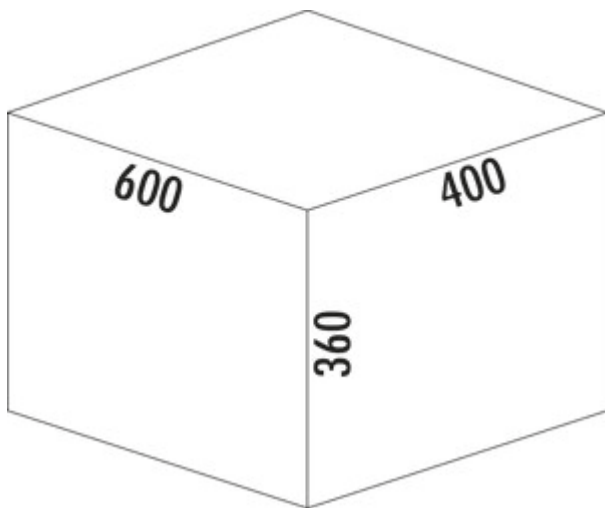

Cox[®] Base 360 S/600-4

Product number: 8012317

Configuration: with bio lid, light grey, H 360 mm

Configuration options

8012316 | without bio lid, light grey, H 360 mm

8012317 | with bio lid, light grey, H 360 mm

8013316 | without bio lid, anthracite, H 360 mm

8013317 | with bio lid, anthracite, H 360 mm

- ✓ Front pull-out system
- ✓ full pull-out
- ✓ 40 l

With pull-out complete lid.

- guide rail depth 470 mm
- waste capacity 40 (4 x 10) liters
- technology: full pull-out
- fitting: cabinet wall and front panel
- with soft retraction and damping

[more infos...](#)

Technical data

Article type	Waste collection system	Volume/content container 1	10 l
Height	360 mm	Volume/content container 2	10 l
Width	600 mm	Volume/content container 3	10 l
CE marking on the product	No	Volume/content container 4	10 l
Mounting/Fixing	cabinet wall front panel	Soft closing	Yes
Cabinet width	600 mm	Colour guide	silver
Shape	angular	Colour container lid	light grey/green
Material container	plastic	Design	Front pull-out system
Colour total cover	silver	Volume/Content container	10/10/10/10
Cover	Yes	Organic lid	Yes
Lid type(s)	Complete lid	Retractable total cover	Yes
Number of containers	4	Guide rail depth	470 mm
Opening technology	full pull-out	Biode lid bucket sizes	10 l
Total volume	40 l	Locking mechanism	With damper