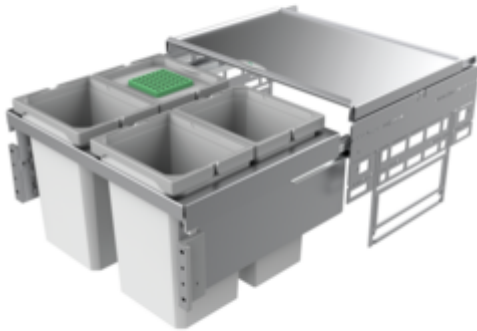

Cox[®] Base 360 S/600-4

Product number: 8012317

Configuration: with bio lid, light grey, H 360 mm

Configuration options

8012316 | without bio lid, light grey, H 360 mm

8012317 | with bio lid, light grey, H 360 mm

8013316 | without bio lid, anthracite, H 360 mm

8013317 | with bio lid, anthracite, H 360 mm

- ✓ Front pull-out system
- ✓ full pull-out
- ✓ 40 l

With pull-out complete lid.

- guide rail depth 470 mm
- waste capacity 40 (4 x 10) liters
- technology: full pull-out
- fitting: cabinet wall and front panel
- with soft retraction and damping

[more infos...](#)

Technical data

Article type	Waste collection system	Volume/content container 1	10 l
Height	360 mm	Volume/content container 2	10 l
Width	600 mm	Volume/content container 3	10 l
CE marking on the product	No	Volume/content container 4	10 l
Mounting/Fixing	cabinet wall front panel	Soft closing	Yes
Cabinet width	600 mm	Colour guide	silver
Shape	angular	Colour container lid	light grey/green
Material container	plastic	Design	Front pull-out system
Colour total cover	silver	Volume/Content container	10/10/10/10
Cover	Yes	Organic lid	Yes
Lid type(s)	Complete lid	Retractable total cover	Yes
Number of containers	4	Guide rail depth	470 mm
Opening technology	full pull-out	Biode lid bucket sizes	10 l
Total volume	40 l	Locking mechanism	With damper

Accessories

8011312	Bio-lid, Accessory, light grey, for 4/ 6/ 7/ 10/ 12.5 liters
8012368	Cox Cick-E® 600, Accessory, W 600 mm, dark grey/chrome matt
8011178	Bio-filter retrofitting set, Accessory, black
8013312	Bio-lid, Accessory, anthracite, for 4/ 6/ 7/ 10/ 12.5 liters