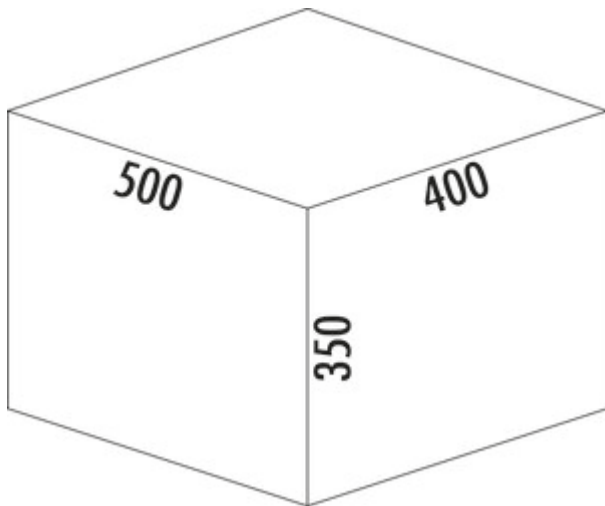

## Cox Stand-UP<sup>®</sup> 350 S/500-3

Product number: 8013399

Configuration: anthracite, H 350 mm

### Configuration options

8013399 | anthracite, H 350 mm

- ✓ Existing pull-outs
- ✓ 36 l
- ✓ Number of containers: 3

For mounting on existing pull-outs with a nominal depth of 450 mm and 500 mm.

- maximum frame height (dimension from the bottom of the drawer to the top edge of the frame) 245 mm
- minimum installation depth (internal dimension of the drawer) 400 mm
- waste volume 36 (2 x 10/1 x 16) litres
- total height 350 mm
- installation height without complete lid 340 mm
- complete lid can be mounted behind the upper front to save space
- bucket height 326 mm

### Technical data

Article type	Waste collection system	Lid type(s)	Complete lid
Width	500 mm	Number of containers	3
Mounting/Fixing	on existing pull-outs	Total volume	36 l
Further	maximum frame height (dimension from the bottom of the drawer to the top edge of the frame) 245 mm	Volume/content container 1	10 l
Installation_height_list	without complete lid 340 mm	Volume/content container 2	10 l
Cabinet width	500 mm	Volume/content container 3	16 l
Shape	angular	Colour guide	anthracite
Frame colour	anthracite	Design	Existing pull-outs
Material container	plastic	Volume/Content container	10/10/16
Colour total cover	anthracite	Guide rail depth	450 - 500 mm
Cover	Yes	Bucket height	326 mm