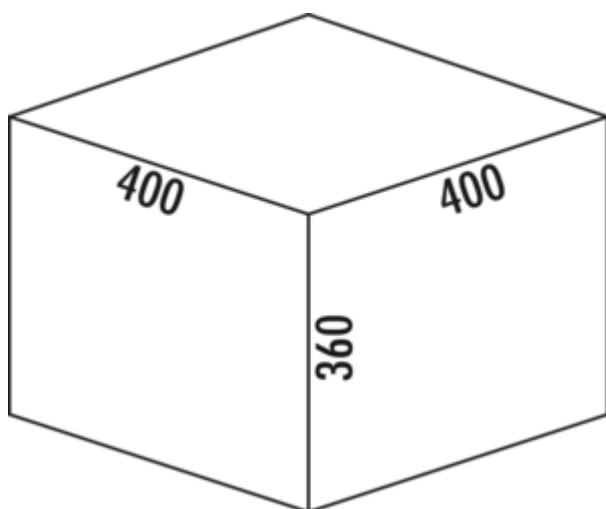

Cox[®] Box 360 S/400-2

Product number: 8012408

Configuration: without bio lid, light grey

Configuration options

8012408 | without bio lid, light grey

8012409 | with bio lid, light grey

✓ Existing pull-outs

✓ full pull-out

✓ 24 l

For all standard drawers. With non-slip inlay mat and pull-out complete lid.

— waste capacity 24 (2 x 12) liters

— bucket height 326 mm

— **total height 360 mm**

— **The complete lid can be mounted behind the top front to save space.**

[more infos...](#)

Technical data

Article type	Waste collection system	Lid type(s)	Complete lid
Height	360 mm	Number of containers	2
Width	400 mm	Opening technology	full pull-out
Mounting/Fixing	on existing pull-outs	Total volume	24 l
Cabinet width	400 mm	Volume/content container 1	12 l
Shape	angular	Volume/content container 2	12 l
More parts	non-slip inlay mat	Design	Existing pull-outs
Material lid	metal	Volume/Content container	12/12
Material container	plastic	Organic lid	No
Colour total cover	silver	Retractable total cover	Yes
Cover	Yes	Bucket height	326 mm