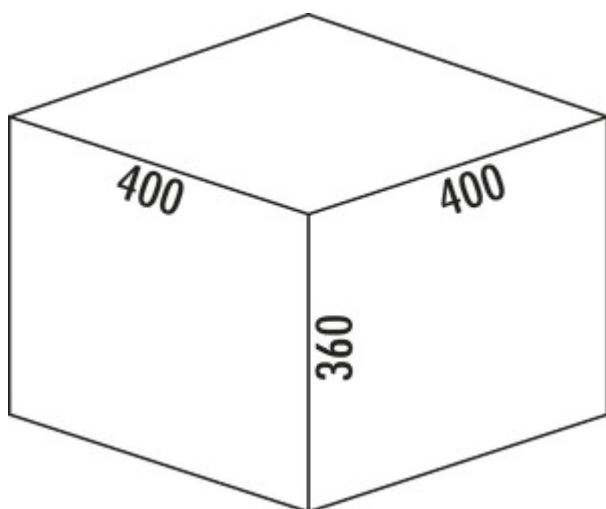

Cox[®] Box 360 S/400-2

Product number: 8012408

Configuration: without bio lid, light grey

Configuration options

8012408 | without bio lid, light grey

8012409 | with bio lid, light grey

✓ Existing pull-outs

✓ full pull-out

✓ 24 l

For all standard drawers. With non-slip inlay mat and pull-out complete lid.

— waste capacity 24 (2 x 12) liters

— bucket height 326 mm

— total height 360 mm

— The complete lid can be mounted behind the top front to save space.

[more infos...](#)

Technical data

Article type	Waste collection system	Lid type(s)	Complete lid
Height	360 mm	Number of containers	2
Width	400 mm	Opening technology	full pull-out
Mounting/Fixing	on existing pull-outs	Total volume	24 l
Cabinet width	400 mm	Volume/content container 1	12 l
Shape	angular	Volume/content container 2	12 l
More parts	non-slip inlay mat	Design	Existing pull-outs
Material lid	metal	Volume/Content container	12/12
Material container	plastic	Organic lid	No
Colour total cover	silver	Retractable total cover	Yes
Cover	Yes	Bucket height	326 mm