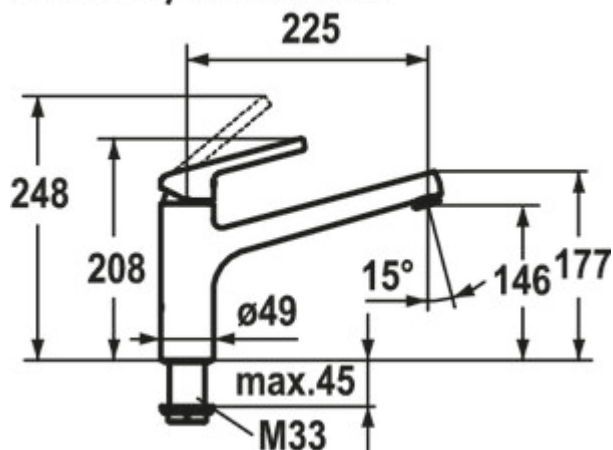

KWC Luna E1

Product number: 5022240

Configuration: chrome, low pressure

Configuration options

5022220 | stainless steel, high pressure

5022237 | chrome, high pressure

5022240 | chrome, low pressure

5022244 | black matt, high pressure

- ✓ Sink faucet
- ✓ low pressure
- ✓ with swivelling outlet

Single lever faucet. With swivelling outlet and ceramic cartridge.

— swivel range 160°

— drill Ø 35 mm

chrome/black mat

[more infos...](#)

Technical data

Article type	Sink faucet	Cartridge with ceramic sealing discs	Yes
Brand	KWC	Swivel range outlet	160°
Number of handles	1	Type of fitting	Single lever faucet
Total installation height	208 mm	Operating pressure	low pressure
Outreach	225 mm	Width	49 mm
Outlet	with swivelling outlet	Material	brass
Discharge height	146 mm	Worktop thickness	45 mm
Operating mode	Lever	Number of tap holes	1
Drilling diameter	35 mm	Angle of inclination of aerator	15 °
Handle position	top	Temperature adjustable	Yes