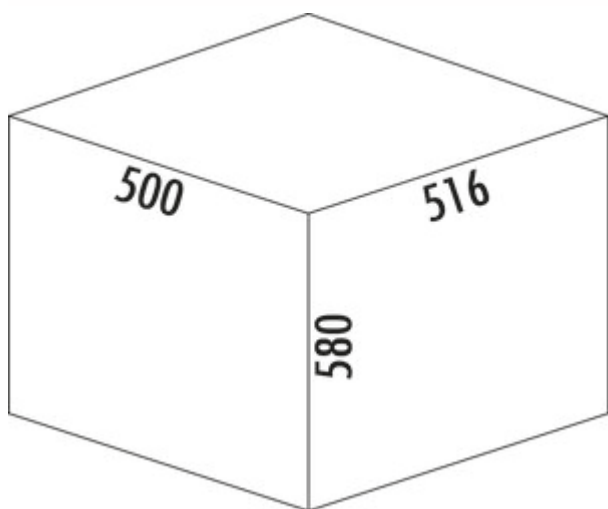

Cox® Wash laundry container pull-out 580/500-2

Product number: 8031195

Configuration: white

Configuration options

8031195 | white

1. ✓ Equipment for cabinets
   - ✓ Cabinet width: 500 mm
2. Laundry container pull-out.
3. frame white/guide silver
   - technology: over extension
   - mounting: cabinet side panel and front panel
   - container volume 70 (2 x 35) litres
   - with soft retraction and damping
   - installation depth 516 mm

[more infos...](#)

Technical data

Article type	Equipment for cabinets	Colour total cover	white
Width	500 mm	Cover	Yes
Mounting/Fixing	cabinet wall front panel	Lid type(s)	Complete lid
Cabinet width	500 mm	Number of containers	2
Frame colour	white	Opening technology	over extension
Volume/Content	70 l	Total volume	70 l
Installation depth	516 mm	Volume/content container 1	35 l
Material lid	plastic	Volume/content container 2	35 l
Material container	plastic	Soft closing	Yes
Depth insert	516 mm	Colour guide	silver
Volume/capacity per container	35 l