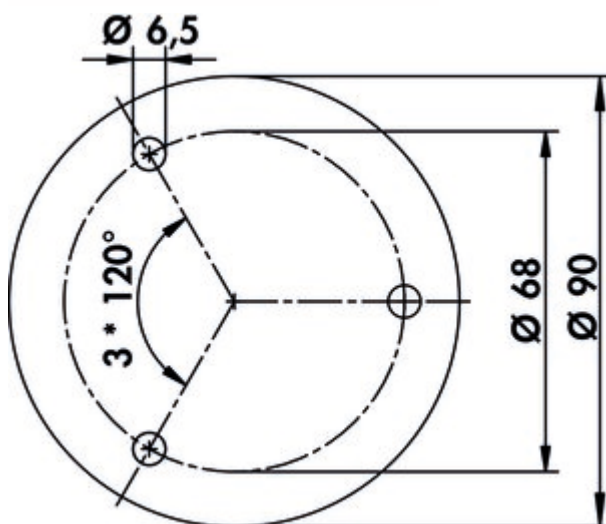

Colonna

Product number: 3013073

Configuration: stainless steel, H 1160 mm

Configuration options

3013044 | stainless steel, H 1055 mm

3013073 | stainless steel, H 1160 mm

- ✓ Support foot
- ✓ Material: stainless steel
- ✓ round

Supporting foot. Linear in appearance, with washer, may be shortened. Suitable for: base leveller Cippo and console Capitello.

- tube \varnothing 45 mm
- plus 10 mm height adjustment
- load-bearing capacity ca. 200 kg

When using the glass adapter disk (3021056) bonding should be carried out by a glazier. The disc should be bolted from the bottom.

[more infos...](#)

Technical data

Article type	Support foot	Carrying capacity	ca. 200 kg
Material	stainless steel	Tube dimension	\varnothing 45 mm
Properties	can be shortened rust-free	Diameter bearing surface	90 mm
Note	When using the glass adapter disk (3021056) bonding should be performed by a glazier.	Height adjustment	10 mm
Shape	round	Support element version	straight
With mounting plate	No		

Dimensional sketch (PDF)