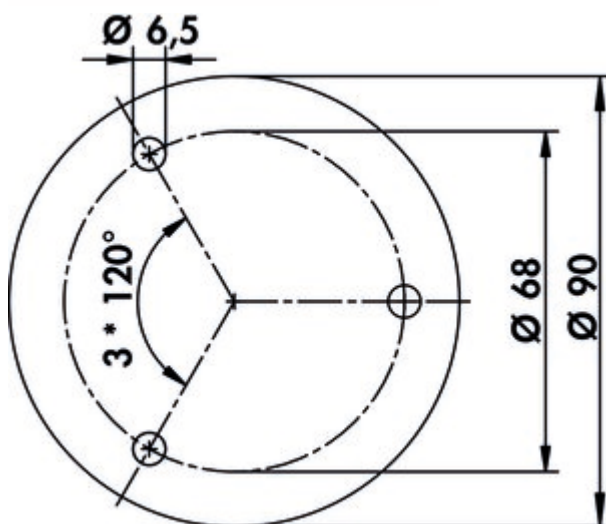

### Configuration options

3013044 | stainless steel, H 1055 mm

3013073 | stainless steel, H 1160 mm

- ✓ Support foot
- ✓ Material: stainless steel
- ✓ round

Supporting foot. Linear in appearance, with washer, may be shortened. Suitable for: base leveller Cippo and console Capitello.

- tube  $\varnothing$  45 mm
- plus 10 mm height adjustment
- load-bearing capacity ca. 200 kg

When using the glass adapter disk (3021056) bonding should be carried out by a glazier. The disc should be bolted from the bottom.

### Technical data

|                     |   |                          |                     |
|---------------------|---|--------------------------|---------------------|
| Article type        | Support foot  | Carrying capacity        | ca. 200 kg          |
| Material            | stainless steel   | Tube dimension           | $\varnothing$ 45 mm |
| Properties          | can be shortened<br>rust-free   | Diameter bearing surface | 90 mm               |
| Note                | When using the glass adapter disk (3021056) bonding should be performed by a glazier. | Height adjustment        | 10 mm               |
| Shape               | round   | Support element version  | straight            |
| With mounting plate | No  |                          |                     |