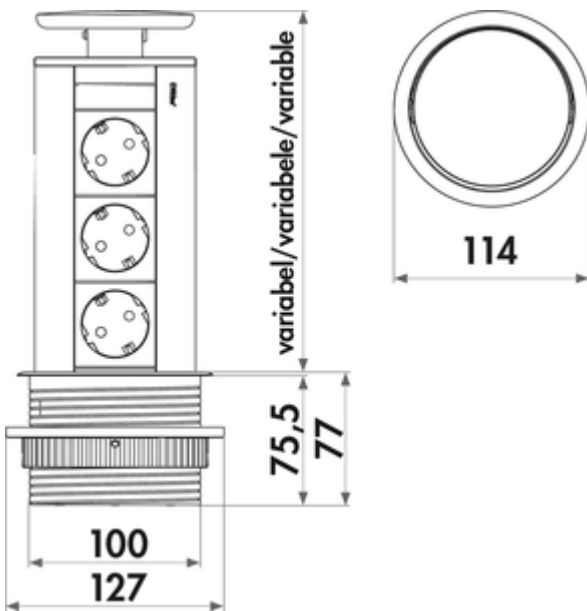

Evoline® Port 2

Product number: 8031131

Configuration: with earthed plug sockets, lid stainless steel

Configuration options

8031131 | with earthed plug sockets, lid stainless steel

- ✓ Retractable socket element
- ✓ 3 x earthed plug socket
- ✓ round

Energy box. Concealed. With 3 sockets for wall-mounted cabinets or worktops. Easy, guided extraction thanks to an easy-to-press button which also guides the cable neatly when reclosing.

- H 280 mm, extended H 210 mm
- 2500 mm mains connection line, earthing contact plug enclosed loosely
- drill \varnothing ca. 102 mm
- cable outlet below

[more infos...](#)

Technical data

Article type	Socket element	Version sockets	3 x earthed plug socket
Height	250 mm	Mains plug loosely enclosed	Yes
Drilling diameter	102 mm	Colour socket	black
Cable outlet	cable outlet below	Height extended	210 mm
Mounting/Fixing	installation for hanging cabinets in the worktop	Type of socket element	Retractable socket element
Certification	CE TÜV	Number of sockets (total)	3
Shape	round	Opening mechanism	Push & Pull
Length of the supply line (primary)	2.500 mm		

Recommendations

7053158	Hole saw, \varnothing 102 mm, for Evoline® Port
---------	---