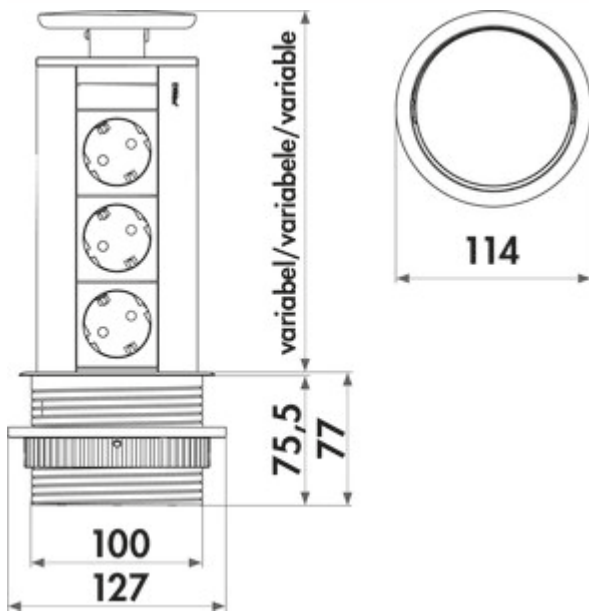

Evoline® Port 2

Product number: 8031131

Configuration: with earthed plug sockets, lid stainless steel

Configuration options

8031131 | with earthed plug sockets, lid stainless steel

- ✓ Retractable socket element
- ✓ 3 x earthed plug socket
- ✓ round

Energy box. Concealed. With 3 sockets for wall-mounted cabinets or worktops. Easy, guided extraction thanks to an easy-to-press button which also guides the cable neatly when reclosing.

- H 280 mm, extended H 210 mm
- 2500 mm mains connection line, earthing contact plug enclosed loosely
- drill Ø ca. 102 mm
- cable outlet below

[more infos...](#)

Technical data

Article type	Socket element	Version sockets	3 x earthed plug socket
Drilling diameter	102 mm	Mains plug loosely enclosed	Yes
Cable outlet	cable outlet below	Colour socket	black
Mounting/Fixing	installation for hanging cabinets in the worktop	Height extended	210 mm
Certification	CE TÜV	Type of socket element	Retractable socket element
Shape	round	Number of sockets (total)	3
Length of the supply line (primary)	2.500 mm	Opening mechanism	Push & Pull

Accessories

7053158 Hole saw, Ø 102 mm, for Evoline® Port

Recommendations

7053158 Hole saw, Ø 102 mm, for Evoline® Port