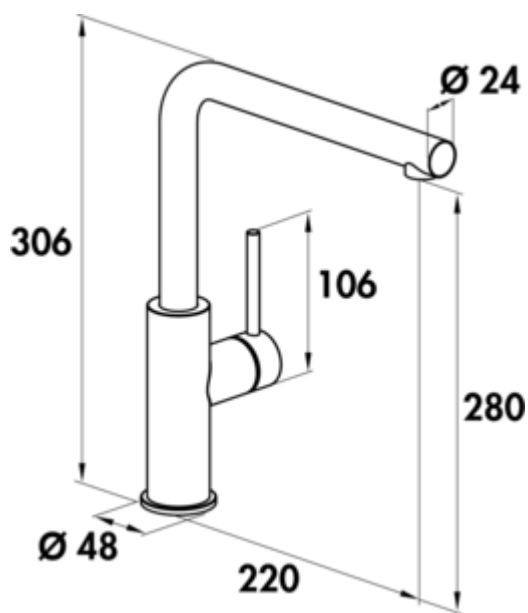

### Configuration options

5025033 | stainless steel, high pressure

5025034 | black matt, high pressure

- ✓ Sink faucet
- ✓ high pressure
- ✓ with swivelling outlet

Single lever faucet. With swivelling outlet, side lever, laminar aerator and ceramic cartridge.

— height when tilted only 25 mm

— swivel range 120°

— drill Ø 35 mm

— corresponds to the German and European drinking water regulation/directive

[more infos...](#)

### Technical data

Article type	Sink faucet	Beam type	Laminar beam
Brand	SERVIZIO	Type of fitting	Single lever faucet
Number of handles	1	Operating pressure	high pressure
Height	306 mm	Width	48 mm
Outreach	220 mm	Material	stainless steel
Outlet	with swivelling outlet	Surface/coating	powder coated
Discharge height	280 mm	Window fitting	Yes
Operating mode	Lever	Swivel range handle	0 °
Drilling diameter	35 mm	ECO function	energy-saving cold start function
Handle position	side lever	Length shower hose	800 mm
Lever length	106 mm	Height tilted	25 mm
Cartridge with ceramic sealing discs	Yes	Connection hoses	800 mm
Swivel range outlet	120°		