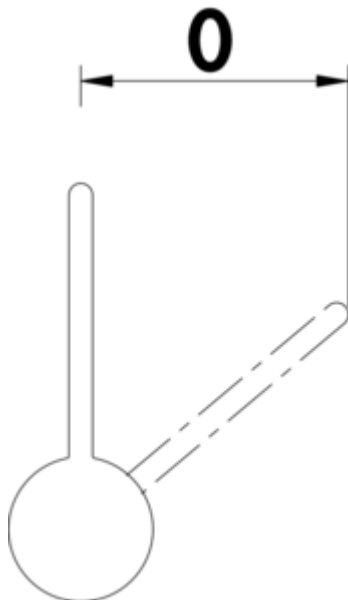

### Configuration options

5025033 | stainless steel, high pressure

5025034 | black matt, high pressure

- ✓ Sink faucet
- ✓ high pressure
- ✓ with swivelling outlet

Single lever faucet. With swivelling outlet, side lever, laminar aerator and ceramic cartridge.

— height when tilted only 25 mm

— swivel range 120°

— drill Ø 35 mm

— corresponds to the German and European drinking water regulation/directive

[more infos...](#)

### Technical data

Article type	Sink faucet	Beam type	Laminar beam
Brand	SERVIZIO	Type of fitting	Single lever faucet
Number of handles	1	Operating pressure	high pressure
Height	306 mm	Width	48 mm
Outreach	220 mm	Material	stainless steel
Outlet	with swivelling outlet	Surface/coating	powder coated
Discharge height	280 mm	Window fitting	Yes
Operating mode	Lever	Swivel range handle	0 °
Drilling diameter	35 mm	ECO function	energy-saving cold start function
Handle position	side lever	Length shower hose	800 mm
Lever length	106 mm	Height tilted	25 mm
Cartridge with ceramic sealing discs	Yes	Connection hoses	800 mm
Swivel range outlet	120°		