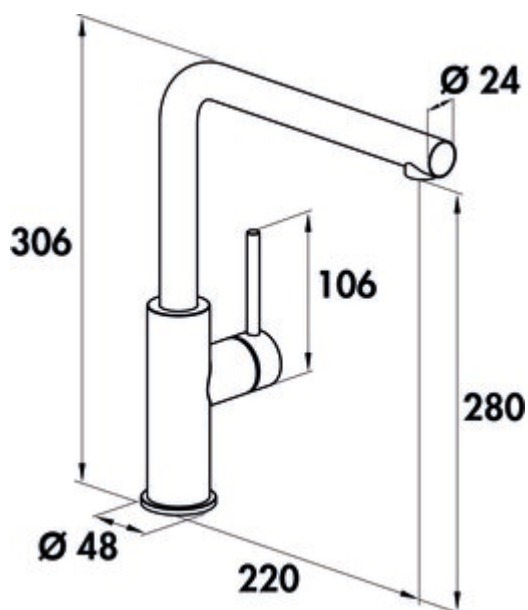

SERVIZIO Namor® 3 window fitting

Product number: 5025034

Configuration: black matt, high pressure

Configuration options

5025033 | stainless steel, high pressure

5025034 | black matt, high pressure

- ✓ Sink faucet
- ✓ high pressure
- ✓ with swivelling outlet

Single lever faucet. With swivelling outlet, side lever, laminar aerator and ceramic cartridge.

- height when tilted only 25 mm
- swivel range 120°
- drill Ø 35 mm
- corresponds to the German and European drinking water regulation/directive

[more infos...](#)

Technical data

Article type	Sink faucet	Beam type	Laminar beam
Brand	SERVIZIO	Type of fitting	Single lever faucet
Number of handles	1	Operating pressure	high pressure
Height	306 mm	Width	48 mm
Outreach	220 mm	Material	stainless steel
Outlet	with swivelling outlet	Surface/coating	powder coated
Discharge height	280 mm	Window fitting	Yes
Operating mode	Lever	Swivel range handle	0 °
Drilling diameter	35 mm	ECO function	energy-saving cold start function
Handle position	side lever	Length shower hose	800 mm
Lever length	106 mm	Height tilted	25 mm
Cartridge with ceramic sealing discs	Yes	Connection hoses	800 mm
Swivel range outlet	120°		