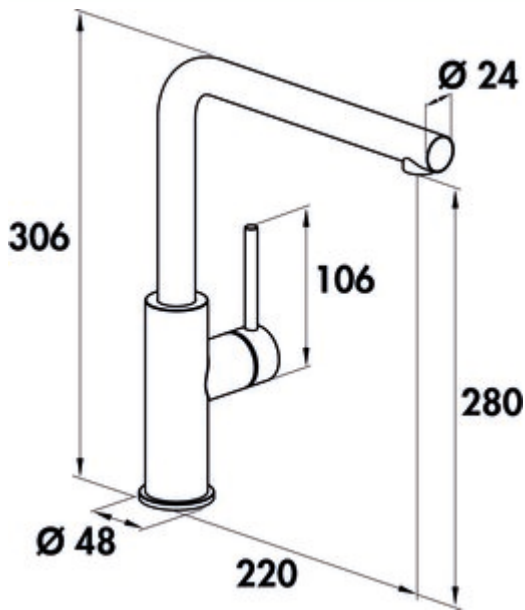

## SERVIZIO Namor® 3 window fitting

Product number: 5025034

Configuration: black matt, high pressure

### Configuration options

5025033 | stainless steel, high pressure

5025034 | black matt, high pressure

- ✓ Sink faucet
- ✓ high pressure
- ✓ with swivelling outlet

Single lever faucet. With swivelling outlet, side lever, laminar aerator and ceramic cartridge.

- height when tilted only 25 mm
- swivel range 120°
- drill Ø 35 mm
- corresponds to the German and European drinking water regulation/directive

[more infos...](#)

### Technical data

Article type	Sink faucet	Beam type	Laminar beam
Brand	SERVIZIO	Type of fitting	Single lever faucet
Number of handles	1	Operating pressure	high pressure
Outreach	220 mm	Width	48 mm
Outlet	with swivelling outlet	Material	stainless steel
Discharge height	280 mm	Surface/coating	powder coated
Operating mode	Lever	Window fitting	Yes
Drilling diameter	35 mm	Swivel range handle	0 °
Handle position	side lever	ECO function	energy-saving cold start function
Lever length	106 mm	Length shower hose	800 mm
Cartridge with ceramic sealing discs	Yes	Height tilted	25 mm
Swivel range outlet	120°	Connection hoses	800 mm