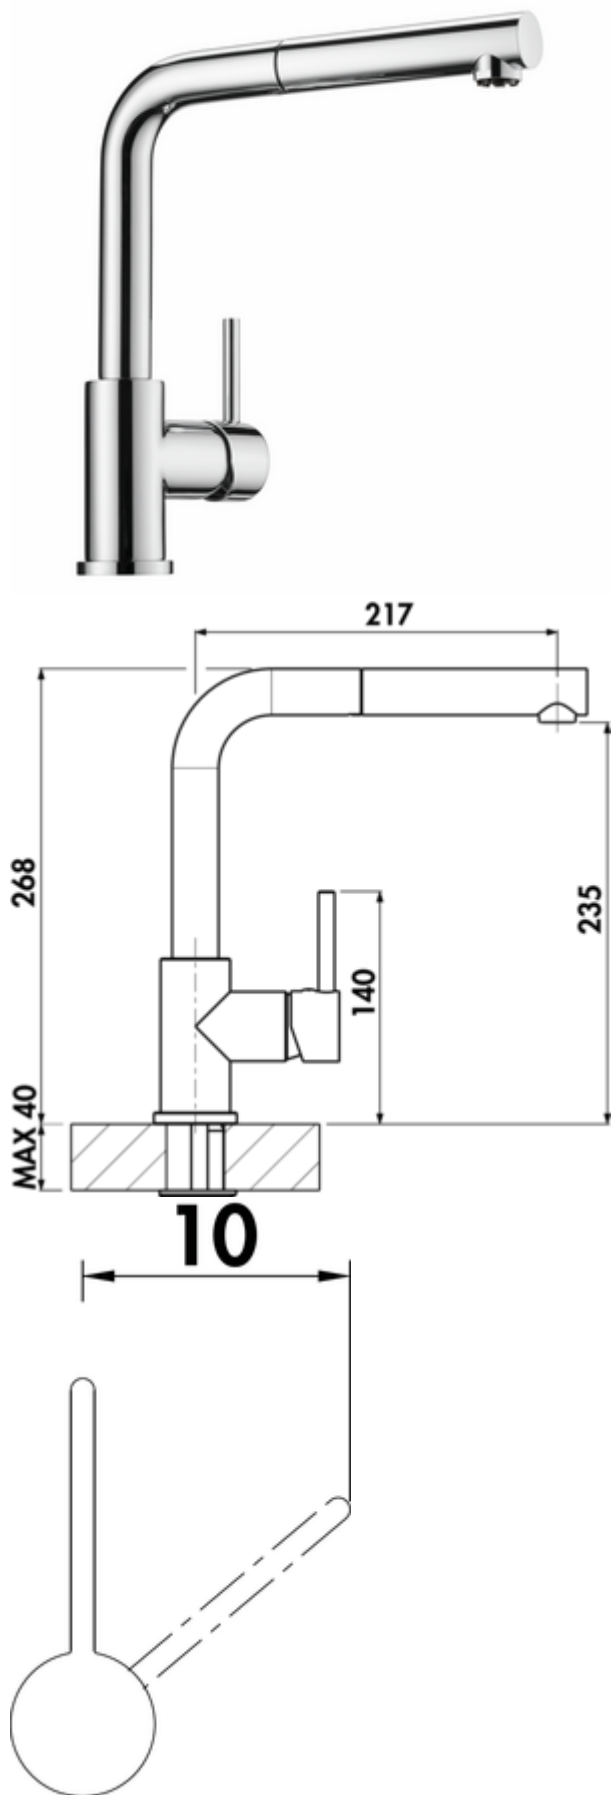

LINEA Arco 2

Product number: 5011265

Configuration: chrome, low pressure

Configuration options

- 5011252 | chrome, high pressure
- 5011253 | stainless steel finish, high pressure
- 5011262 | black matt, high pressure
- 5011263 | graphite, high pressure
- 5011265 | chrome, low pressure
- 5011266 | stainless steel finish, low pressure
- 5011267 | black matt, low pressure
- 5011268 | graphite, low pressure
- 5011271 | copper coloured, high pressure

- ✓ Sink faucet
- ✓ low pressure
- ✓ with swivelling/pull-out metal outlet

Single lever faucet. With **swivelling/pull-out** metal outlet, side lever, laminar aerator and ceramic cartridge.

- swivel range 360°
- drill Ø 35 mm
- corresponds to the German and European drinking water regulation/directive

BELGAQUA