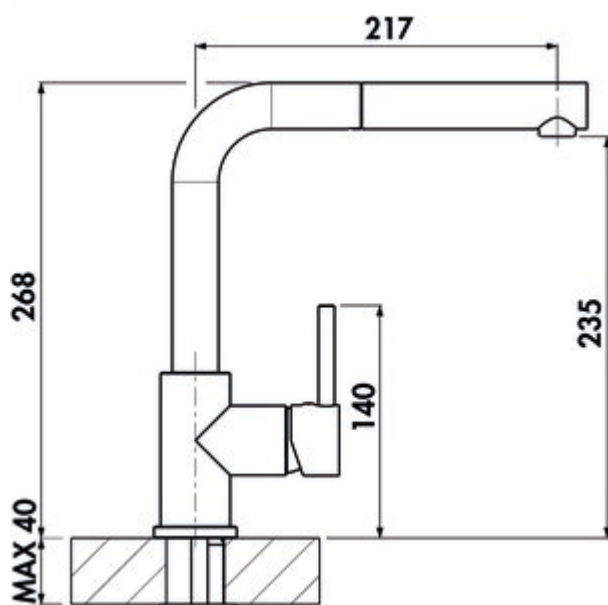

LINEA Arco 2

Product number: 5011265

Configuration: chrome, low pressure

Configuration options

- 5011252 | chrome, high pressure
- 5011253 | stainless steel finish, high pressure
- 5011262 | black matt, high pressure
- 5011263 | graphite, high pressure
- 5011265 | chrome, low pressure
- 5011266 | stainless steel finish, low pressure
- 5011267 | black matt, low pressure
- 5011268 | graphite, low pressure
- 5011271 | copper coloured, high pressure

- ✓ Sink faucet
- ✓ low pressure
- ✓ Swivelling

Single lever faucet. With swivelling/pull-out metal outlet, side lever, laminar aerator and ceramic cartridge.

- swivel range 360°
- drill \varnothing 35 mm
- corresponds to the German and European drinking water regulation/directive

BELGAQUA

[more infos...](#)

Technical data

Article type	Sink faucet	Kundendienst	Your claim to customer service during the warranty period will be settled individually by agreement.
Brand	LINEA	Type of fitting	Single lever faucet
Number of handles	1	Operating pressure	low pressure
Total installation height	268 mm	Material	brass
Outreach	217 mm	Worktop thickness	40 mm
Outlet	Swivelling Extractable	Number of tap holes	1
Discharge height	235 mm	Cartridge size	35 mm
Operating mode	Lever	Spring-guided hose shower	No
Drilling diameter	35 mm	Minimum distance wall to centre tap hole	10 mm
Handle position	right	Connection type	G 3/8" F
Warranty	2-year Naber warranty (except for wear parts); the general warranty conditions of Naber GmbH apply.	Connection size	DN 15
Cartridge with ceramic sealing discs	Yes	Connection hoses	450 mm
Swivel range outlet	360°		