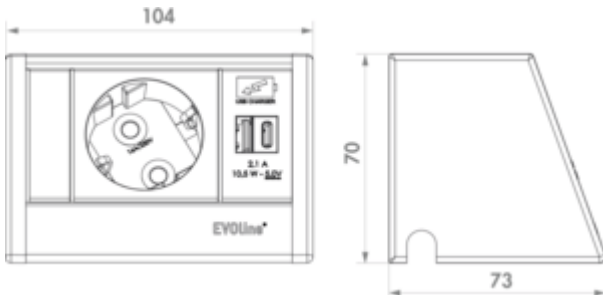

Evoline® Wing 1 USB A+C

Product number: 8031192

Configuration: with earthed plug socket

Configuration options

8031192 | with earthed plug socket

8031229 | with Belgian/French socket

- ✓ Surface-mounted socket element
- ✓ 1 x earthed plug socket
- ✓ angular

Socket element inc. cable routing. 1-fold. With 2-fold USB A + C charger (charging station). Mounting elements for wooden and metal furniture items are included in the scope of delivery.

- silver
- USB charger type A+C, 5 V, 18 watt
- 2500 mm mains connection line, two-pin earthed plug supplied loose
- **Suitable for drawers from 400 mm wide and up to an pull-out length of 590 mm.**

[more infos...](#)

Technical data

Article type	Socket element	Mains plug loosely enclosed	Yes
Height	70 mm	Colour bezel	black
Width	104 mm	Colour socket	black
Mounting/Fixing	surface mounting	Number of USB ports	2
Material housing	plastic	USB type	USB-A USB-C
Suitable for	suitable for drawers from 400 mm wide and up to an pull-out length of 590 mm	Total charging current	max. 2100 mA for fast charging
Shape	angular	Type of socket element	Surface-mounted socket element
Length of the supply line (primary)	2.500 mm	Number of sockets (total)	1
Version sockets	1 x earthed plug socket	USB version	1 x USB charger type A+C, 5 V, 2.1 A A
Housing colour	silver		