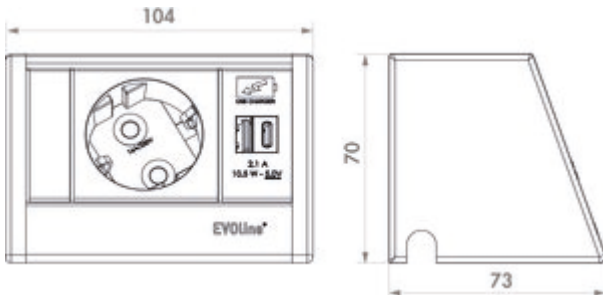

## Evoline® Wing 1 USB A+C

Product number: 8031192

Configuration: with earthed plug socket

### Configuration options

8031192 | with earthed plug socket

8031229 | with Belgian/French socket

✓ Surface-mounted socket element

✓ 1 x earthed plug socket

✓ angular

Socket element inc. cable routing. 1-fold. With 2-fold USB A + C charger (charging station). Mounting elements for wooden and metal furniture items are included in the scope of delivery.

— silver

— USB charger type A+C, 5 V, 18 watt

— 2500 mm mains connection line, two-pin earthed plug supplied loose

— Suitable for drawers from 400 mm wide and up to an pull-out length of 590 mm.

[more infos...](#)

### Technical data

Article type	Socket element	Mains plug loosely enclosed	Yes
Width	104 mm	Colour bezel	black
Mounting/Fixing	surface mounting	Colour socket	black
Material housing	plastic	Number of USB ports	2
Suitable for	suitable for drawers from 400 mm wide and up to an pull-out length of 590 mm	USB type	USB-A USB-C
Shape	angular	Total charging current	max. 2100 mA for fast charging
Length of the supply line (primary)	2.500 mm	Type of socket element	Surface-mounted socket element
Version sockets	1 x earthed plug socket	Number of sockets (total)	1
Housing colour	silver	USB version	1 x USB charger type A+C, 5 V, 2.1 A A