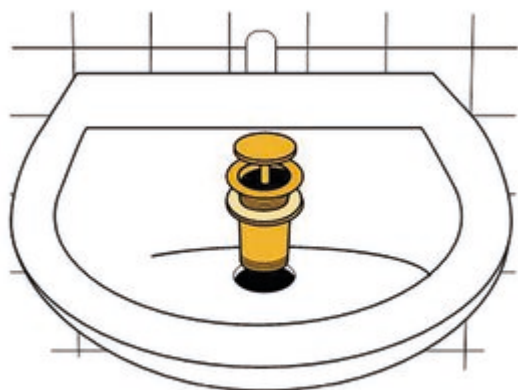

Drain fitting "Klick-Komfort"

Product number: 1051069

Configuration: without overflow, L 50 mm

Configuration options

1051069 | without overflow, L 50 mm

1051070 | with overflow, L 70 mm

- ✓ Drain fittings
- ✓ Material: chrome plated brass
- ✓ Colour: chrome
- chrome plated brass
- suitable for basins
- closure Ø 63 mm
- 1 ¼"

[more infos...](#)

Technical data

Article type	Drain fittings	Overflow	without overflow
Width	50 mm	Installation variant	wash basin
Material	chrome plated brass		