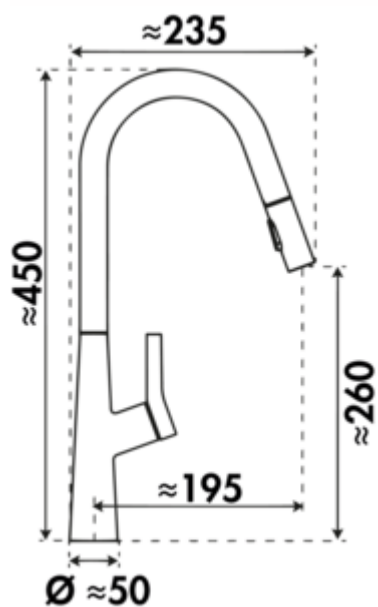

### Configuration options

5021324 | stainless steel coloured, high pressure

5021325 | black matt, high pressure

5021326 | brushed-gold, high pressure

5021327 | graphite matt, high pressure

- ✓ Sink faucet
- ✓ high pressure
- ✓ with swivelling/pull-out outlet (can be switched to stream or shower)

Single lever faucet. With **swivelling/pull-out** outlet (can be switched to stream or shower), side lever, ceramic cartridge.

— energy-saving cold start function

— swivel range 360°

— drill Ø 35 mm

[more infos...](#)

## Technical data

Article type	Sink faucet	Beam type	Comfort beam Shower jet
Brand	Wasserwerk	Type of fitting	Single lever faucet
Number of handles	1	Operating pressure	high pressure
Height	450 mm	Width	50 mm
Outreach	235 mm	Certification	Belgaqua
Outlet	with swivelling/pull-out outlet (can be switched to stream or shower)	Swivel range handle	0 °
Discharge height	260 mm	Number of tap holes	1
Operating mode	Lever	Cartridge size	25 mm
Drilling diameter	35 mm	ECO function	energy-saving cold start function
Handle position	side lever	Convertible jet/shower	Yes
Cartridge with ceramic sealing discs	Yes	Length shower hose	1.500 mm
Swivel range outlet	360°	Connection hoses	500 mm