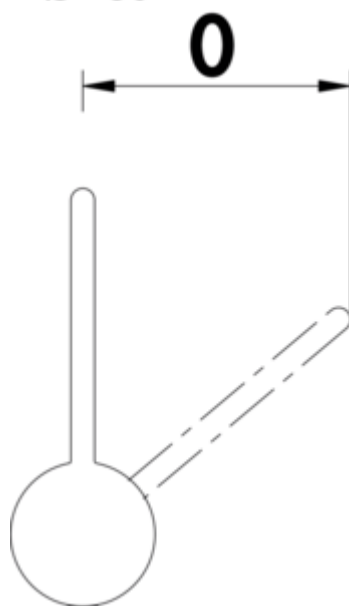

## Wasserwerk Bendea

Product number: 5021327

Configuration: graphite matt, high pressure

### Configuration options

5021324 | stainless steel coloured, high pressure

5021325 | black matt, high pressure

5021326 | brushed-gold, high pressure

5021327 | graphite matt, high pressure

- ✓ Sink faucet
- ✓ high pressure
- ✓ with swivelling/pull-out outlet (can be switched to stream or shower)

Single lever faucet. With **swivelling/pull-out** outlet (can be switched to stream or shower), side lever, ceramic cartridge.

— energy-saving cold start function

— swivel range 360°

— drill Ø 35 mm

[more infos...](#)

## Technical data

Article type	Sink faucet	Beam type	Comfort beam Shower jet
Brand	Wasserwerk	Type of fitting	Single lever faucet
Number of handles	1	Operating pressure	high pressure
Height	450 mm	Width	50 mm
Outreach	235 mm	Certification	Belgaqua
Outlet	with swivelling/pull-out outlet (can be switched to stream or shower)	Swivel range handle	0 °
Discharge height	260 mm	Number of tap holes	1
Operating mode	Lever	Cartridge size	25 mm
Drilling diameter	35 mm	ECO function	energy-saving cold start function
Handle position	side lever	Convertible jet/shower	Yes
Cartridge with ceramic sealing discs	Yes	Length shower hose	1.500 mm
Swivel range outlet	360°	Connection hoses	500 mm