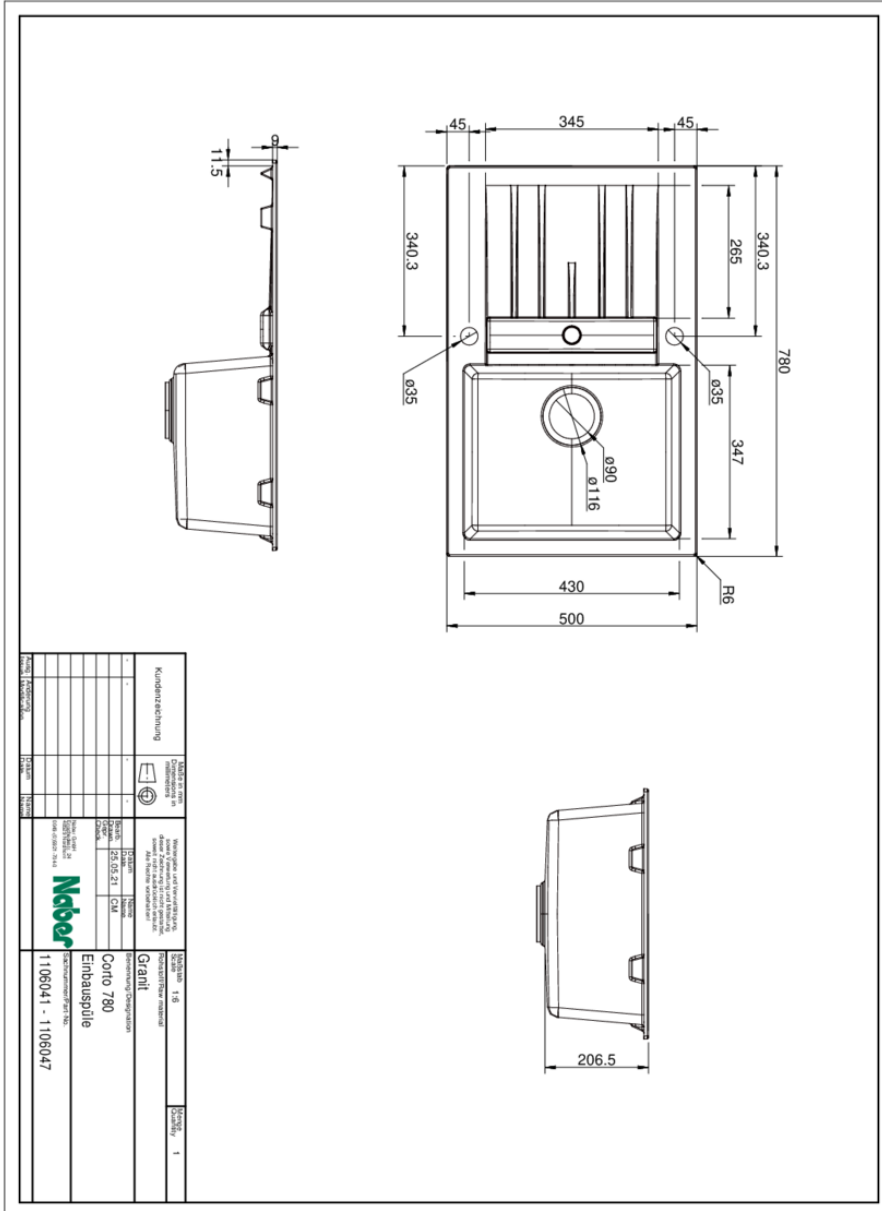

- both sides drilled through
- suitable for worktop thicknesses from 22 mm to 44 mm
- cut-out dimensions ca. 760 x 480 mm
- can also be used in combination with hot water fittings (+/-100 °C)

[more infos...](#)

Technical data

Article type	Sink	Depth main sink	430 mm
Width	780 mm	Flushing radius (R)	6
Material	Composite	Maximum worktop material thickness	44 mm
Cabinet width	500 mm	Material thickness worktop minimum	22 mm
Suitable for	can also be used in combination with hot water fittings (+/-100 °C)	Number of tap holes	1
Cut-out dimension	approx. 760 x 480 mm	Armature bench	Yes
Excenter fitting	Eccentric set, chrome-plated	Number of holes	2
Valve type	3½" basket strainer valve flush	Arrangement sinks	Reversible
Overflow	Overflow in the drainer	Number of sinks	1 main sink
Installation variant	Built-in sink	Number of overflow points	1
Main sink width	347 mm	Draining board	With ribbed draining surface
Height main sink	200 mm	Garnish actuation	Chrome-plated rotary eccentric

Accessories

1106050 Chopping board made of glass, 530 x 300 mm

Spare Parts

1106064	Rotational excenter fitting, Drain fittings, 3½" basket strainer valve flush, for Corto 780 and Corto 615
---------	---

Recommendations

Dimensional sketch (PDF)

Installation dimensions (PDF)