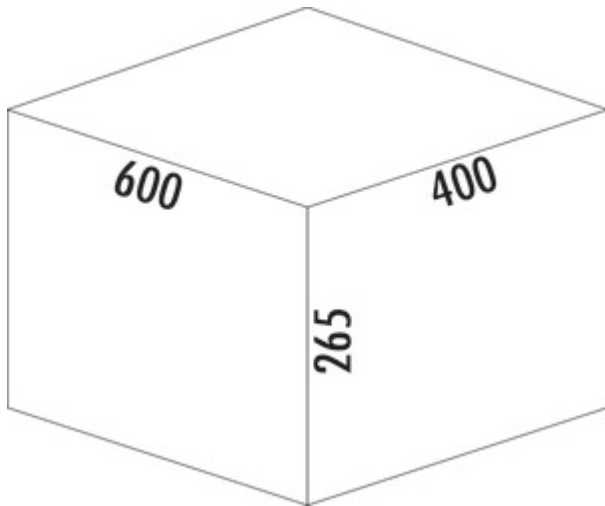

WESCO® Pullboy Versa® 265 K/600-2

Product number: 8011715

Configuration: anthracite, H 265 mm

Configuration options

8011715 | anthracite, H 265 mm

- ✓ Existing pull-outs
- ✓ 30 l
- ✓ Number of containers: 2

For mounting on existing pull-outs with a nominal depth of 400 mm.

- minimum installation depth (internal drawer dimensions) 400 mm
- waste volume 30 (2 x 15) litres
- incl. single lid
- total height 265 mm
- optional complete lid can be fitted behind the top front to save space
- base tray 562 x 400 mm (W x D), cuttable up to 464 x 304 mm (W x D)

[more infos...](#)

Technical data

Article type	Waste collection system	Material container	plastic
Brand	WESCO®	Cover	Yes
Width	600 mm	Lid type(s)	Closing-lid
Note	optional complete lid can be fitted behind the upper front to save space	Number of containers	2
Further	base tray 562 x 400 mm (W x D) - can be cut to size	Total volume	30 l
Installation_height_list	265 mm	Volume/content container 1	15 l
Cabinet width	600 mm	Volume/content container 2	15 l
Shape	angular	Design	Existing pull-outs
Installation depth	400 mm	Volume/Content container	15/15
Material lid	plastic	Single bucket can be removed	Yes