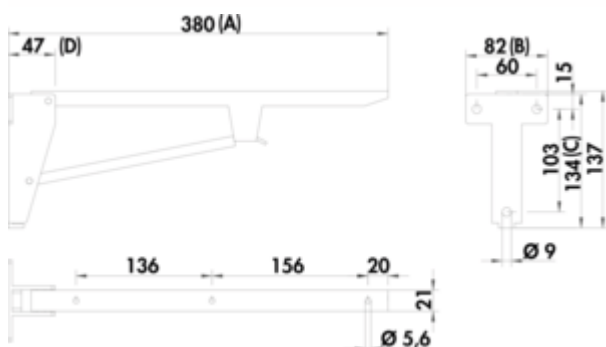

Folding console

Product number: 3021095

Configuration: A 580, W 82, C 178, D 50 mm

Configuration options

3021093 | A 380, W 82, C 134, D 50 mm

3021094 | A 480, W 82, C 152, D 50 mm

3021095 | A 580, W 82, C 178, D 50 mm

✓ Console

✓ Material: steel

Robust steel construction. When opened, the folding console automatically engages and may be disengaged just as easily by lifting the locking arm.

— primed in grey

— load-bearing capacity ca. 75 kg

[more infos...](#)

Technical data

Article type	Console	Properties	Foldable
Height	50 - 178 mm	Note	When opened, the folding console automatically engages and may be disengaged just as easily by lifting the locking arm
Width	580 mm	With mounting plate	Yes
Material	steel	Carrying capacity	ca. 75 kg