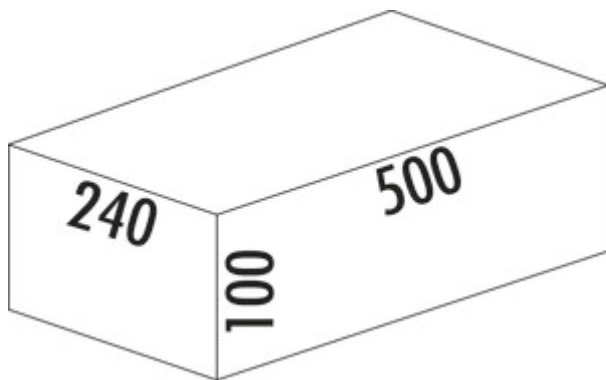

## Cox Base-Board® 500

Product number: 8012360

Configuration: silver

### Configuration options

8012360 | silver

8013360 | anthracite

- ✓ Front pull-out system
- ✓ full pull-out
- ✓ 3.9 l
- height 100 mm
- guide rail depth 470 mm
- uniform design to Cox® Base
- technology: full pull-out
- fitting: cabinet wall
- with soft retraction and damping
- boîtes de rangement 1 x 2,7 l et 1 x 1,2 l et 4 fixations incluses

### Technical data

Article type	Drawer	Volume/content container 1	2,7 l
Width	240 mm	Volume/content container 2	1,2 l
CE marking on the product	No	Soft closing	Yes
Mounting/Fixing	cabinet wall	Design	Front pull-out system
Cabinet width	500 mm	Volume/Content container	2,7/1,2
Shape	angular	Number of containers in additional drawer	2
Material container	plastic	Guide rail depth	470 mm
Cover	No	Volume/capacity drawer container 1	2.7 l
Number of containers	2	Volume/capacity drawer container 2	1,2 l
Opening technology	full pull-out	Locking mechanism	With damper
Total volume	3.9 l		