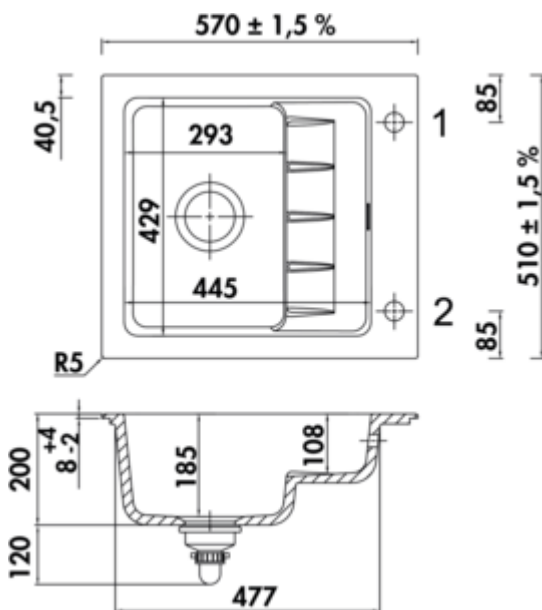

### Configuration options

- 1091001 | white glossy
- 1091002 | slate
- 1091003 | nero
- 1091004 | lava
- 1091005 | white matt

- ✓ Built-in sink
- ✓ ceramic
- ✓ Eccentric set, chrome-plated

Built-in sink. Ceramic, single bowl with second level, reversible, 3½" basket strainer valve flush with premium rotational excenter fitting, chromed, drill hole 1+2 drilled through.

— suitable for worktop thicknesses from 30 mm

— cut-out approx. 540 x 480 mm, R 5 mm

Design by Hans Winkler Design, Grafenau.

[more infos...](#)

## Technical data

Article type	Sink	Main sink width	293 mm
Height	320 mm	Height main sink	185 mm
Width	570 mm	Depth main sink	429 mm
Material	ceramic	Flushing radius (R)	5
Designer	Design by Hans Winkler Design, Grafenau.	Material thickness worktop minimum	30 mm
Note	we recommend using a faucet with pull-out spout or shower head	Number of tap holes	1
Cabinet width	600 mm	Armature bench	Yes
Cut-out dimension	approx. 540 x 480 mm, R 5 mm	Number of holes	2
Surface/coating	matt	Arrangement sinks	Reversible
Excenter fitting	Eccentric set, chrome-plated	Number of sinks	1 main sink
Valve type	3½" basket strainer valve flush	Number of overflow points	1
Overflow	Overflow in the main basin	Draining board	With integrated drainer
Installation variant	Built-in sink	Garnish actuation	Chrome-plated rotary eccentric

Dimensional sketch (PDF)